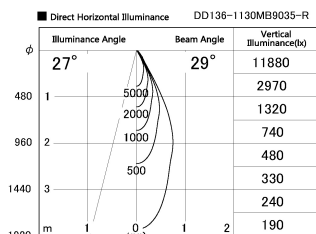

Item no. DD136-1130MB9035-R

Series Name: Cledy versa R-G Antiglare
(DD136-AG-R)

Installation	Recessed mount
Type	Cledy versa R-G Antiglare (DD136-AG-R)
Fixture wattage	10.5W
Beam angle	29 deg
Color Temp.	3500K
CRI	Ra>90
Luminous	927 lm
Body	Die-cast aluminum alloy
Body finish	N/A
Trim finish	Black
Reflector finish	Mirror
IP Rate	IP20
Light source	COB module
Input Voltage	AC220~240V
Dimming Type	Non-Dimmable
Certificate	CE, CCC
Cut Hole	100mm