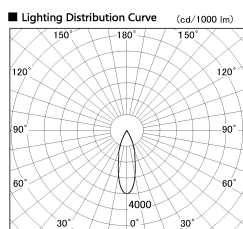

Item no. DD136-1130MB9035-R

Series Name: Cledy versa R-G Antiglare
(DD136-AG-R)

Installation	Recessed mount
Type	Cledy versa R-G Antiglare (DD136-AG-R)
Fixture wattage	10.5W
Beam angle	29 deg
Color Temp.	3500K
CRI	Ra>90
Luminous	927 lm
Body	Die-cast aluminum alloy
Body finish	N/A
Trim finish	Black
Reflector finish	Mirror
IP Rate	IP20
Light source	COB module
Input Voltage	AC220~240V
Dimming Type	Non-Dimmable
Certificate	CE, CCC
Cut Hole	100mm