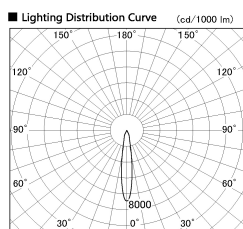

Item no. DD136-0815MB9035-R

Series Name: Cledy versa R-G Antiglare
(DD136-AG-R)

■ Direct Horizontal Illuminance DD136-0815MB9035-R

| φ | Illuminance Angle | Beam Angle | Vertical Illuminance (lx) |
|------|-------------------|------------|---------------------------|
| 280 | 16° | 16° | 15400 |
| 1 | | | 3850 |
| 560 | 2 | | 1710 |
| 2 | | | 960 |
| 840 | 3 | | 620 |
| 1 | | | 430 |
| 1120 | m | 1 0 1 2 | 310 |
| | | | 240 |

| | |
|------------------|-------------------------------------------|
| Installation | Recessed mount |
| Type | Cledy versa R-G Antiglare (DD136-AG-R) |
| Fixture wattage | 7.5W |
| Beam angle | 16deg |
| Color Temp. | 3500K |
| CRI | Ra>90 |
| Luminous | 538 lm |
| Body | Die-cast aluminum alloy |
| Body finish | N/A |
| Trim finish | Black |
| Reflector finish | Mirror |
| IP Rate | IP20 |
| Light source | COB module |
| Input Voltage | AC220~240V |
| Dimming Type | Non-Dimmable |
| Certificate | CE, CCC |
| Cut Hole | 100mm |