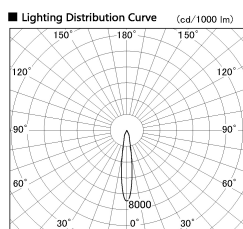

Item no. DD136-0815MB9035-R

Series Name: Cledy versa R-G Antiglare
(DD136-AG-R)

■ Direct Horizontal Illuminance DD136-0815MB9035-R

φ	Illuminance Angle	Beam Angle	Vertical Illuminance (lx)
280	16°	16°	15400
1			3850
560	2		1710
2			960
840	3		620
1			430
1120	m	1 0 1 2	310
			240

Installation	Recessed mount
Type	Cledy versa R-G Antiglare (DD136-AG-R)
Fixture wattage	7.5W
Beam angle	16deg
Color Temp.	3500K
CRI	Ra>90
Luminous	538 lm
Body	Die-cast aluminum alloy
Body finish	N/A
Trim finish	Black
Reflector finish	Mirror
IP Rate	IP20
Light source	COB module
Input Voltage	AC220~240V
Dimming Type	Non-Dimmable
Certificate	CE, CCC
Cut Hole	100mm