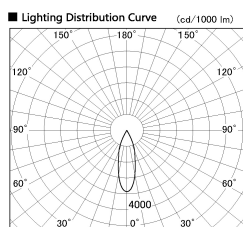

Item no. DD136-0830MB9035-R

Series Name: Cledy versa R-G Antiglare
(DD136-AG-R)

Installation	Recessed mount
Type	Cledy versa R-G Antiglare (DD136-AG-R)
Fixture wattage	7.5W
Beam angle	30deg
Color Temp.	3500K
CRI	Ra>90
Luminous	627 lm
Body	Die-cast aluminum alloy
Body finish	N/A
Trim finish	Black
Reflector finish	Mirror
IP Rate	IP20
Light source	COB module
Input Voltage	AC220~240V
Dimming Type	Non-Dimmable
Certificate	CE, CCC
Cut Hole	100mm