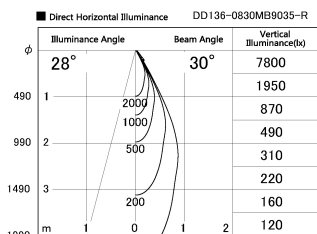

Item no. DD136-0830MB9035-R

Series Name: Cledy versa R-G Antiglare
(DD136-AG-R)

Installation	Recessed mount
Type	Cledy versa R-G Antiglare (DD136-AG-R)
Fixture wattage	7.5W
Beam angle	30deg
Color Temp.	3500K
CRI	Ra>90
Luminous	627 lm
Body	Die-cast aluminum alloy
Body finish	N/A
Trim finish	Black
Reflector finish	Mirror
IP Rate	IP20
Light source	COB module
Input Voltage	AC220~240V
Dimming Type	Non-Dimmable
Certificate	CE, CCC
Cut Hole	100mm