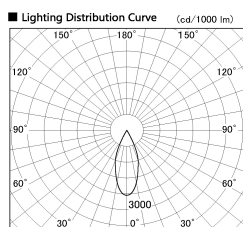

Item no. DD136-0840MB9035-R

Series Name: Cledy versa R-G Antiglare
(DD136-AG-R)

Installation	Recessed mount
Type	Cledy versa R-G Antiglare (DD136-AG-R)
Fixture wattage	7.5W
Beam angle	39deg
Color Temp.	3500K
CRI	Ra>90
Luminous	636 lm
Body	Die-cast aluminum alloy
Body finish	N/A
Trim finish	Black
Reflector finish	Mirror
IP Rate	IP20
Light source	COB module
Input Voltage	AC220~240V
Dimming Type	Non-Dimmable
Certificate	CE, CCC
Cut Hole	100mm