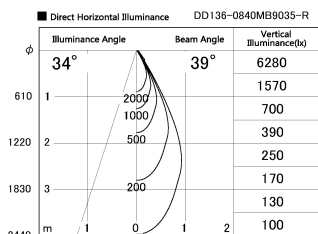

Item no. DD136-0840MB9035-R

Series Name: Cledy versa R-G Antiglare
(DD136-AG-R)

Installation	Recessed mount
Type	Cledy versa R-G Antiglare (DD136-AG-R)
Fixture wattage	7.5W
Beam angle	39deg
Color Temp.	3500K
CRI	Ra>90
Luminous	636 lm
Body	Die-cast aluminum alloy
Body finish	N/A
Trim finish	Black
Reflector finish	Mirror
IP Rate	IP20
Light source	COB module
Input Voltage	AC220~240V
Dimming Type	Non-Dimmable
Certificate	CE, CCC
Cut Hole	100mm