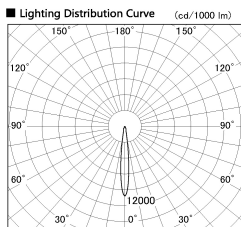

Item no. DD136-3515MB9040-R

Series Name: Cledy versa R-G Antiglare  
(DD136-AG-R)

■ Direct Horizontal Illuminance DD136-3515MB9040-R

φ	Illuminance Angle	Beam Angle	Vertical Illuminance (lx)
190	11°	12°	126600
1			31650
			14070
380			7910
2			5060
570			3520
3			2580
770	m	1 0 1 2	1980

Installation	Recessed mount
Type	Cledy versa R-G Antiglare (DD136-AG-R)
Fixture wattage	36W
Beam angle	12 deg
Color Temp.	4000K
CRI	Ra>90
Luminous	2985 lm
Body	Die-cast aluminum alloy
Body finish	N/A
Trim finish	Black
Reflector finish	Mirror
IP Rate	IP20
Light source	COB module
Input Voltage	AC220~240V
Dimming Type	Non-Dimmable
Certificate	CE, CCC
Cut Hole	150mm