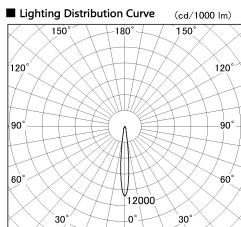

Item no. DD136-3515MB9040-R

Series Name: Cledy versa R-G Antiglare
(DD136-AG-R)

■ Direct Horizontal Illuminance DD136-3515MB9040-R

φ	Illuminance Angle	Beam Angle	Vertical Illuminance (lx)
190	11°	12°	126600
1			31650
			14070
380	2		7910
			5060
570	3		3520
			2580
770	m	1 0 1 2	1980

Installation	Recessed mount
Type	Cledy versa R-G Antiglare (DD136-AG-R)
Fixture wattage	36W
Beam angle	12 deg
Color Temp.	4000K
CRI	Ra>90
Luminous	2985 lm
Body	Die-cast aluminum alloy
Body finish	N/A
Trim finish	Black
Reflector finish	Mirror
IP Rate	IP20
Light source	COB module
Input Voltage	AC220~240V
Dimming Type	Non-Dimmable
Certificate	CE, CCC
Cut Hole	150mm