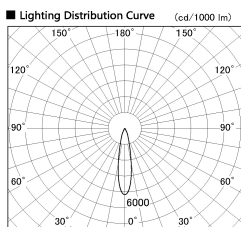

Item no. DD136-3520MB9040-R

Series Name: Cledy versa R-G Antiglare
(DD136-AG-R)

■ Direct Horizontal Illuminance DD136-3520MB9040-R

Illuminance Angle	Beam Angle	Vertical Illuminance (lx)
20°	21°	71620
		17900
		7960
		4480
		2860
		1990
		1460
		1120

Installation	Recessed mount
Type	Cledy versa R-G Antiglare (DD136-AG-R)
Fixture wattage	36W
Beam angle	21 deg
Color Temp.	4000K
CRI	Ra>90
Luminous	3551 lm
Body	Die-cast aluminum alloy
Body finish	N/A
Trim finish	Black
Reflector finish	Mirror
IP Rate	IP20
Light source	COB module
Input Voltage	AC220~240V
Dimming Type	Non-Dimmable
Certificate	CE, CCC
Cut Hole	150mm