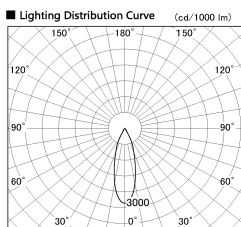

Item no. DD136-3530MB9040-R

Series Name: Cledy versa R-G Antiglare
(DD136-AG-R)

Installation	Recessed mount
Type	Cledy versa R-G Antiglare (DD136-AG-R)
Fixture wattage	36W
Beam angle	31 deg
Color Temp.	4000K
CRI	Ra>90
Luminous	3522 lm
Body	Die-cast aluminum alloy
Body finish	N/A
Trim finish	Black
Reflector finish	Mirror
IP Rate	IP20
Light source	COB module
Input Voltage	AC220~240V
Dimming Type	Non-Dimmable
Certificate	CE, CCC
Cut Hole	150mm