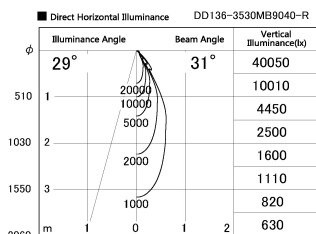

Item no. DD136-3530MB9040-R

Series Name: Cledy versa R-G Antiglare
(DD136-AG-R)

Installation	Recessed mount
Type	Cledy versa R-G Antiglare (DD136-AG-R)
Fixture wattage	36W
Beam angle	31 deg
Color Temp.	4000K
CRI	Ra>90
Luminous	3522 lm
Body	Die-cast aluminum alloy
Body finish	N/A
Trim finish	Black
Reflector finish	Mirror
IP Rate	IP20
Light source	COB module
Input Voltage	AC220~240V
Dimming Type	Non-Dimmable
Certificate	CE, CCC
Cut Hole	150mm