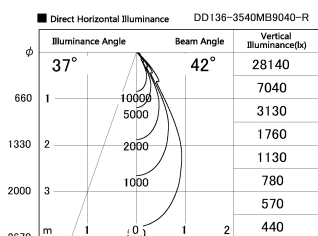

Item no. DD136-3540MB9040-R

Series Name: Cledy versa R-G Antiglare
(DD136-AG-R)

Installation	Recessed mount
Type	Cledy versa R-G Antiglare (DD136-AG-R)
Fixture wattage	36W
Beam angle	42 deg
Color Temp.	4000K
CRI	Ra>90
Luminous	3492 lm
Body	Die-cast aluminum alloy
Body finish	N/A
Trim finish	Black
Reflector finish	Mirror
IP Rate	IP20
Light source	COB module
Input Voltage	AC220~240V
Dimming Type	Non-Dimmable
Certificate	CE, CCC
Cut Hole	150mm