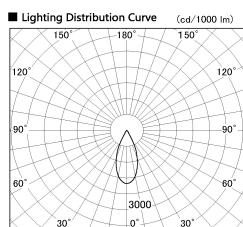

Item no. DD136-3540MB9040-R

Series Name: Cledy versa R-G Antiglare
(DD136-AG-R)

Installation	Recessed mount
Type	Cledy versa R-G Antiglare (DD136-AG-R)
Fixture wattage	36W
Beam angle	42 deg
Color Temp.	4000K
CRI	Ra>90
Luminous	3492 lm
Body	Die-cast aluminum alloy
Body finish	N/A
Trim finish	Black
Reflector finish	Mirror
IP Rate	IP20
Light source	COB module
Input Voltage	AC220~240V
Dimming Type	Non-Dimmable
Certificate	CE, CCC
Cut Hole	150mm