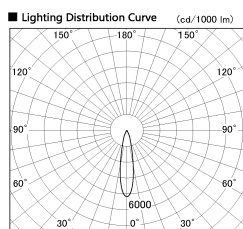

Item no. DD136-2820MB9040-R

Series Name: Cledy versa R-G Antiglare
(DD136-AG-R)

■ Direct Horizontal Illuminance DD136-2820MB9040-R

φ	Illuminance Angle	Beam Angle	Vertical Illuminance (lx)
350	20°	21°	57680
700	1		14420
1050	2		6410
1410	3		3610
		1	2310
		2	1600
		3	1180
		m	900

Installation	Recessed mount
Type	Cledy versa R-G Antiglare (DD136-AG-R)
Fixture wattage	28W
Beam angle	21 deg
Color Temp.	4000K
CRI	Ra>90
Luminous	2860 lm
Body	Die-cast aluminum alloy
Body finish	N/A
Trim finish	Black
Reflector finish	Mirror
IP Rate	IP20
Light source	COB module
Input Voltage	AC220~240V
Dimming Type	Non-Dimmable
Certificate	CE, CCC
Cut Hole	150mm