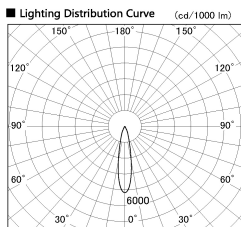

Item no. DD136-2820MB9040-R

Series Name: Cledy versa R-G Antiglare
(DD136-AG-R)

■ Direct Horizontal Illuminance DD136-2820MB9040-R

φ	Illuminance Angle	Beam Angle	Vertical Illuminance (lx)
350	20°	21°	57680
700			14420
1050			6410
1410			3610
			2310
			1600
			1180
			900

Installation	Recessed mount
Type	Cledy versa R-G Antiglare (DD136-AG-R)
Fixture wattage	28W
Beam angle	21 deg
Color Temp.	4000K
CRI	Ra>90
Luminous	2860 lm
Body	Die-cast aluminum alloy
Body finish	N/A
Trim finish	Black
Reflector finish	Mirror
IP Rate	IP20
Light source	COB module
Input Voltage	AC220~240V
Dimming Type	Non-Dimmable
Certificate	CE, CCC
Cut Hole	150mm