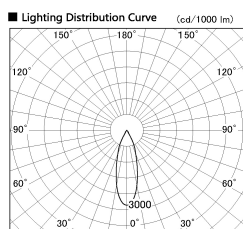

Item no. DD136-2830MB9040-R

Series Name: Cledy versa R-G Antiglare
(DD136-AG-R)

Installation	Recessed mount
Type	Cledy versa R-G Antiglare (DD136-AG-R)
Fixture wattage	28W
Beam angle	31 deg
Color Temp.	4000K
CRI	Ra>90
Luminous	2835 lm
Body	Die-cast aluminum alloy
Body finish	N/A
Trim finish	Black
Reflector finish	Mirror
IP Rate	IP20
Light source	COB module
Input Voltage	AC220~240V
Dimming Type	Non-Dimmable
Certificate	CE, CCC
Cut Hole	150mm