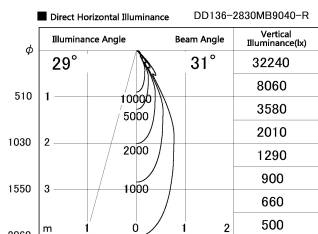

Item no. DD136-2830MB9040-R

Series Name: Cledy versa R-G Antiglare
(DD136-AG-R)

Installation	Recessed mount
Type	Cledy versa R-G Antiglare (DD136-AG-R)
Fixture wattage	28W
Beam angle	31 deg
Color Temp.	4000K
CRI	Ra>90
Luminous	2835 lm
Body	Die-cast aluminum alloy
Body finish	N/A
Trim finish	Black
Reflector finish	Mirror
IP Rate	IP20
Light source	COB module
Input Voltage	AC220~240V
Dimming Type	Non-Dimmable
Certificate	CE, CCC
Cut Hole	150mm