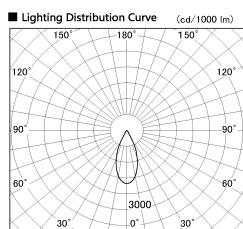

Item no. DD136-2840MB9040-R

Series Name: Cledy versa R-G Antiglare
(DD136-AG-R)

Installation	Recessed mount
Type	Cledy versa R-G Antiglare (DD136-AG-R)
Fixture wattage	28W
Beam angle	42 deg
Color Temp.	4000K
CRI	Ra>90
Luminous	2812 lm
Body	Die-cast aluminum alloy
Body finish	N/A
Trim finish	Black
Reflector finish	Mirror
IP Rate	IP20
Light source	COB module
Input Voltage	AC220~240V
Dimming Type	Non-Dimmable
Certificate	CE, CCC
Cut Hole	150mm