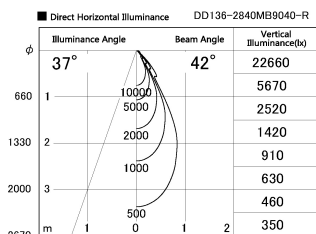

Item no. DD136-2840MB9040-R

Series Name: Cledy versa R-G Antiglare
(DD136-AG-R)

Installation	Recessed mount
Type	Cledy versa R-G Antiglare (DD136-AG-R)
Fixture wattage	28W
Beam angle	42 deg
Color Temp.	4000K
CRI	Ra>90
Luminous	2812 lm
Body	Die-cast aluminum alloy
Body finish	N/A
Trim finish	Black
Reflector finish	Mirror
IP Rate	IP20
Light source	COB module
Input Voltage	AC220~240V
Dimming Type	Non-Dimmable
Certificate	CE, CCC
Cut Hole	150mm