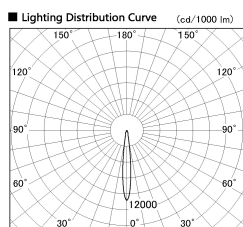

Item no. DD136-2615MB9040-R

Series Name: Cledy versa R-G Antiglare
(DD136-AG-R)

■ Direct Horizontal Illuminance DD136-2615MB9040-R

φ	Illuminance Angle	Beam Angle	Vertical Illuminance (lx)
190	11°	12°	88960
1			22240
380	20000		9880
2	10000		5560
570	5000		3560
3			2470
770	2000		1820
m	1	2	1390

Installation	Recessed mount
Type	Cledy versa R-G Antiglare (DD136-AG-R)
Fixture wattage	23W
Beam angle	12 deg
Color Temp.	4000K
CRI	Ra>90
Luminous	2089 lm
Body	Die-cast aluminum alloy
Body finish	N/A
Trim finish	Black
Reflector finish	Mirror
IP Rate	IP20
Light source	COB module
Input Voltage	AC220~240V
Dimming Type	Non-Dimmable
Certificate	CE, CCC
Cut Hole	150mm