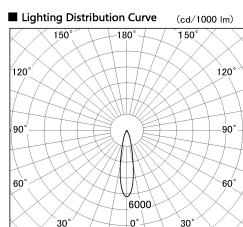

Item no. DD136-2620MB9040-R

Series Name: Cledy versa R-G Antiglare  
(DD136-AG-R)

■ Direct Horizontal Illuminance DD136-2620MB9040-R

φ	Illuminance Angle	Beam Angle	Vertical Illuminance (lx)
350	20°	21°	50200
700	1		12550
1050	2		5580
1410	3		3140
	1		2010
	2		1390
	3		1020
	1	2	780

Installation	Recessed mount
Type	Cledy versa R-G Antiglare (DD136-AG-R)
Fixture wattage	23W
Beam angle	21 deg
Color Temp.	4000K
CRI	Ra>90
Luminous	2489 lm
Body	Die-cast aluminum alloy
Body finish	N/A
Trim finish	Black
Reflector finish	Mirror
IP Rate	IP20
Light source	COB module
Input Voltage	AC220~240V
Dimming Type	Non-Dimmable
Certificate	CE, CCC
Cut Hole	150mm