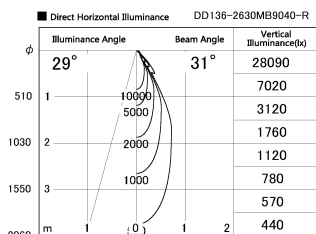

Item no. DD136-2630MB9040-R

Series Name: Cledy versa R-G Antiglare
(DD136-AG-R)

Installation	Recessed mount
Type	Cledy versa R-G Antiglare (DD136-AG-R)
Fixture wattage	23W
Beam angle	31 deg
Color Temp.	4000K
CRI	Ra>90
Luminous	2470 lm
Body	Die-cast aluminum alloy
Body finish	N/A
Trim finish	Black
Reflector finish	Mirror
IP Rate	IP20
Light source	COB module
Input Voltage	AC220~240V
Dimming Type	Non-Dimmable
Certificate	CE, CCC
Cut Hole	150mm