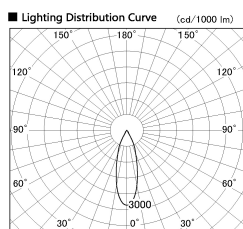

Item no. DD136-2630MB9040-R

Series Name: Cledy versa R-G Antiglare
(DD136-AG-R)

Installation	Recessed mount
Type	Cledy versa R-G Antiglare (DD136-AG-R)
Fixture wattage	23W
Beam angle	31 deg
Color Temp.	4000K
CRI	Ra>90
Luminous	2470 lm
Body	Die-cast aluminum alloy
Body finish	N/A
Trim finish	Black
Reflector finish	Mirror
IP Rate	IP20
Light source	COB module
Input Voltage	AC220~240V
Dimming Type	Non-Dimmable
Certificate	CE, CCC
Cut Hole	150mm