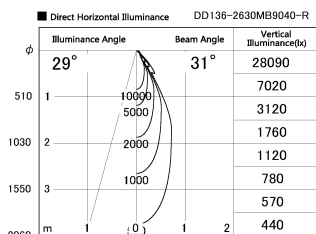

Item no. DD136-2630MB9040-R

Series Name: Cledy versa R-G Antiglare
(DD136-AG-R)

| | |
|------------------|---|
| Installation | Recessed mount |
| Type | Cledy versa R-G Antiglare (DD136-AG-R) |
| Fixture wattage | 23W |
| Beam angle | 31 deg |
| Color Temp. | 4000K |
| CRI | Ra>90 |
| Luminous | 2470 lm |
| Body | Die-cast aluminum alloy |
| Body finish | N/A |
| Trim finish | Black |
| Reflector finish | Mirror |
| IP Rate | IP20 |
| Light source | COB module |
| Input Voltage | AC220~240V |
| Dimming Type | Non-Dimmable |
| Certificate | CE, CCC |
| Cut Hole | 150mm |