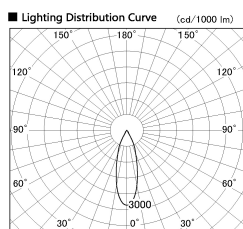

Item no. DD136-2630MB9040-R

Series Name: Cledy versa R-G Antiglare
(DD136-AG-R)

| | |
|------------------|---|
| Installation | Recessed mount |
| Type | Cledy versa R-G Antiglare (DD136-AG-R) |
| Fixture wattage | 23W |
| Beam angle | 31 deg |
| Color Temp. | 4000K |
| CRI | Ra>90 |
| Luminous | 2470 lm |
| Body | Die-cast aluminum alloy |
| Body finish | N/A |
| Trim finish | Black |
| Reflector finish | Mirror |
| IP Rate | IP20 |
| Light source | COB module |
| Input Voltage | AC220~240V |
| Dimming Type | Non-Dimmable |
| Certificate | CE, CCC |
| Cut Hole | 150mm |