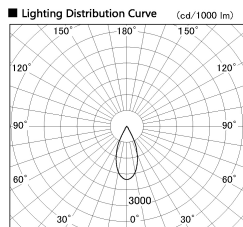

Item no. DD136-2640MB9040-R

Series Name: Cledy versa R-G Antiglare
(DD136-AG-R)

Installation	Recessed mount
Type	Cledy versa R-G Antiglare (DD136-AG-R)
Fixture wattage	23W
Beam angle	42 deg
Color Temp.	4000K
CRI	Ra>90
Luminous	2451 lm
Body	Die-cast aluminum alloy
Body finish	N/A
Trim finish	Black
Reflector finish	Mirror
IP Rate	IP20
Light source	COB module
Input Voltage	AC220~240V
Dimming Type	Non-Dimmable
Certificate	CE, CCC
Cut Hole	150mm