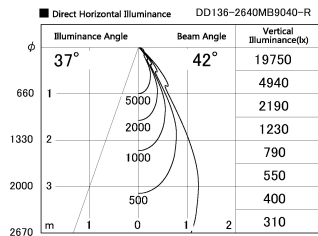

Item no. DD136-2640MB9040-R

Series Name: Cledy versa R-G Antiglare
(DD136-AG-R)

Installation	Recessed mount
Type	Cledy versa R-G Antiglare (DD136-AG-R)
Fixture wattage	23W
Beam angle	42 deg
Color Temp.	4000K
CRI	Ra>90
Luminous	2451 lm
Body	Die-cast aluminum alloy
Body finish	N/A
Trim finish	Black
Reflector finish	Mirror
IP Rate	IP20
Light source	COB module
Input Voltage	AC220~240V
Dimming Type	Non-Dimmable
Certificate	CE, CCC
Cut Hole	150mm