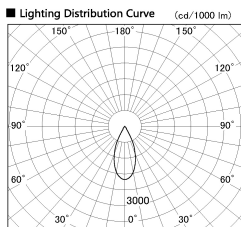

Item no. DD136-2640MB9040-R

Series Name: Cledy versa R-G Antiglare
(DD136-AG-R)

Installation	Recessed mount
Type	Cledy versa R-G Antiglare (DD136-AG-R)
Fixture wattage	23W
Beam angle	42 deg
Color Temp.	4000K
CRI	Ra>90
Luminous	2451 lm
Body	Die-cast aluminum alloy
Body finish	N/A
Trim finish	Black
Reflector finish	Mirror
IP Rate	IP20
Light source	COB module
Input Voltage	AC220~240V
Dimming Type	Non-Dimmable
Certificate	CE, CCC
Cut Hole	150mm