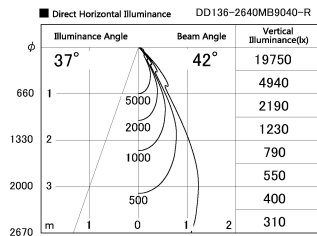

Item no. DD136-2640MB9040-R

Series Name: Cledy versa R-G Antiglare
(DD136-AG-R)

Installation	Recessed mount
Type	Cledy versa R-G Antiglare (DD136-AG-R)
Fixture wattage	23W
Beam angle	42 deg
Color Temp.	4000K
CRI	Ra>90
Luminous	2451 lm
Body	Die-cast aluminum alloy
Body finish	N/A
Trim finish	Black
Reflector finish	Mirror
IP Rate	IP20
Light source	COB module
Input Voltage	AC220~240V
Dimming Type	Non-Dimmable
Certificate	CE, CCC
Cut Hole	150mm