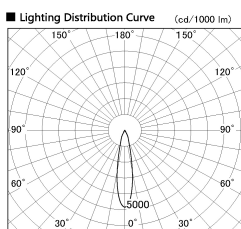

Item no. DD136-2520MB9040-R

Series Name: Cledy versa R-G Antiglare  
(DD136-AG-R)

Installation	Recessed mount
Type	Cledy versa R-G Antiglare (DD136-AG-R)
Fixture wattage	23W
Beam angle	21 deg
Color Temp.	4000K
CRI	Ra>90
Luminous	2173 lm
Body	Die-cast aluminum alloy
Body finish	N/A
Trim finish	Black
Reflector finish	Mirror
IP Rate	IP20
Light source	COB module
Input Voltage	AC220~240V
Dimming Type	Non-Dimmable
Certificate	CE, CCC
Cut Hole	125mm