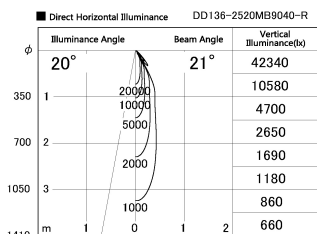

Item no. DD136-2520MB9040-R

Series Name: Cledy versa R-G Antiglare  
(DD136-AG-R)

Installation	Recessed mount
Type	Cledy versa R-G Antiglare (DD136-AG-R)
Fixture wattage	23W
Beam angle	21 deg
Color Temp.	4000K
CRI	Ra>90
Luminous	2173 lm
Body	Die-cast aluminum alloy
Body finish	N/A
Trim finish	Black
Reflector finish	Mirror
IP Rate	IP20
Light source	COB module
Input Voltage	AC220~240V
Dimming Type	Non-Dimmable
Certificate	CE, CCC
Cut Hole	125mm