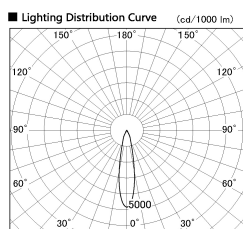

Item no. DD136-2520MB9040-R

Series Name: Cledy versa R-G Antiglare  
(DD136-AG-R)

Installation	Recessed mount
Type	Cledy versa R-G Antiglare (DD136-AG-R)
Fixture wattage	23W
Beam angle	21 deg
Color Temp.	4000K
CRI	Ra>90
Luminous	2173 lm
Body	Die-cast aluminum alloy
Body finish	N/A
Trim finish	Black
Reflector finish	Mirror
IP Rate	IP20
Light source	COB module
Input Voltage	AC220~240V
Dimming Type	Non-Dimmable
Certificate	CE, CCC
Cut Hole	125mm