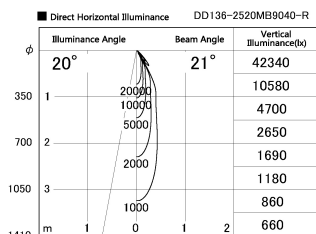

Item no. DD136-2520MB9040-R

Series Name: Cledy versa R-G Antiglare  
(DD136-AG-R)

Installation	Recessed mount
Type	Cledy versa R-G Antiglare (DD136-AG-R)
Fixture wattage	23W
Beam angle	21 deg
Color Temp.	4000K
CRI	Ra>90
Luminous	2173 lm
Body	Die-cast aluminum alloy
Body finish	N/A
Trim finish	Black
Reflector finish	Mirror
IP Rate	IP20
Light source	COB module
Input Voltage	AC220~240V
Dimming Type	Non-Dimmable
Certificate	CE, CCC
Cut Hole	125mm