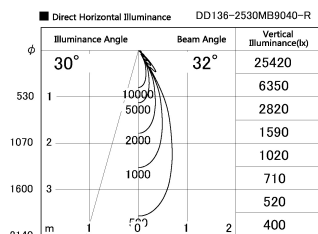

Item no. DD136-2530MB9040-R

Series Name: Cledy versa R-G Antiglare
(DD136-AG-R)

Installation	Recessed mount
Type	Cledy versa R-G Antiglare (DD136-AG-R)
Fixture wattage	23W
Beam angle	32 deg
Color Temp.	4000K
CRI	Ra>90
Luminous	2226 lm
Body	Die-cast aluminum alloy
Body finish	N/A
Trim finish	Black
Reflector finish	Mirror
IP Rate	IP20
Light source	COB module
Input Voltage	AC220~240V
Dimming Type	Non-Dimmable
Certificate	CE, CCC
Cut Hole	125mm