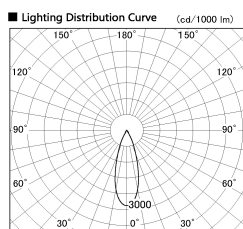

Item no. DD136-2530MB9040-R

Series Name: Cledy versa R-G Antiglare
(DD136-AG-R)

Installation	Recessed mount
Type	Cledy versa R-G Antiglare (DD136-AG-R)
Fixture wattage	23W
Beam angle	32 deg
Color Temp.	4000K
CRI	Ra>90
Luminous	2226 lm
Body	Die-cast aluminum alloy
Body finish	N/A
Trim finish	Black
Reflector finish	Mirror
IP Rate	IP20
Light source	COB module
Input Voltage	AC220~240V
Dimming Type	Non-Dimmable
Certificate	CE, CCC
Cut Hole	125mm