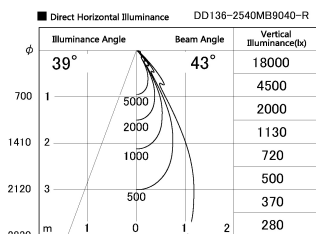

Item no. DD136-2540MB9040-R

Series Name: Cledy versa R-G Antiglare
(DD136-AG-R)

Installation	Recessed mount
Type	Cledy versa R-G Antiglare (DD136-AG-R)
Fixture wattage	23W
Beam angle	43 deg
Color Temp.	4000K
CRI	Ra>90
Luminous	2264 lm
Body	Die-cast aluminum alloy
Body finish	N/A
Trim finish	Black
Reflector finish	Mirror
IP Rate	IP20
Light source	COB module
Input Voltage	AC220~240V
Dimming Type	Non-Dimmable
Certificate	CE, CCC
Cut Hole	125mm