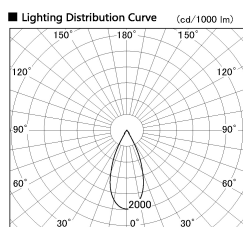

Item no. DD136-2540MB9040-R

Series Name: Cledy versa R-G Antiglare
(DD136-AG-R)

Installation	Recessed mount
Type	Cledy versa R-G Antiglare (DD136-AG-R)
Fixture wattage	23W
Beam angle	43 deg
Color Temp.	4000K
CRI	Ra>90
Luminous	2264 lm
Body	Die-cast aluminum alloy
Body finish	N/A
Trim finish	Black
Reflector finish	Mirror
IP Rate	IP20
Light source	COB module
Input Voltage	AC220~240V
Dimming Type	Non-Dimmable
Certificate	CE, CCC
Cut Hole	125mm