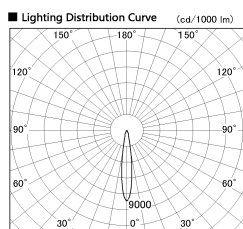

Item no. DD136-2020MB9040-R

Series Name: Cledy versa R-G Antiglare
(DD136-AG-R)

■ Direct Horizontal Illuminance DD136-2020MB9040-R

φ	Illuminance Angle	Beam Angle	Vertical Illuminance (lx)
1	15°	15°	54530
260			13630
			6060
520			3410
			2180
780			1510
			1110
1050			850

Installation	Recessed mount
Type	Cledy versa R-G Antiglare (DD136-AG-R)
Fixture wattage	20W
Beam angle	15 deg
Color Temp.	4000K
CRI	Ra>90
Luminous	1694 lm
Body	Die-cast aluminum alloy
Body finish	N/A
Trim finish	Black
Reflector finish	Mirror
IP Rate	IP20
Light source	COB module
Input Voltage	AC220~240V
Dimming Type	Non-Dimmable
Certificate	CE, CCC
Cut Hole	125mm