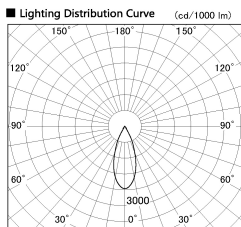

Item no. DD136-2040MB9040-R

Series Name: Cledy versa R-G Antiglare  
(DD136-AG-R)

Installation	Recessed mount
Type	Cledy versa R-G Antiglare (DD136-AG-R)
Fixture wattage	20W
Beam angle	37 deg
Color Temp.	4000K
CRI	Ra>90
Luminous	1766 lm
Body	Die-cast aluminum alloy
Body finish	N/A
Trim finish	Black
Reflector finish	Mirror
IP Rate	IP20
Light source	COB module
Input Voltage	AC220~240V
Dimming Type	Non-Dimmable
Certificate	CE, CCC
Cut Hole	125mm