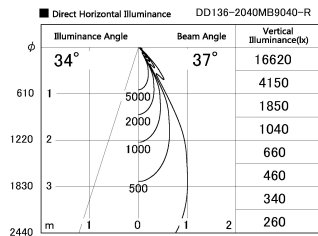

Item no. DD136-2040MB9040-R

Series Name: Cledy versa R-G Antiglare  
(DD136-AG-R)

Installation	Recessed mount
Type	Cledy versa R-G Antiglare (DD136-AG-R)
Fixture wattage	20W
Beam angle	37 deg
Color Temp.	4000K
CRI	Ra>90
Luminous	1766 lm
Body	Die-cast aluminum alloy
Body finish	N/A
Trim finish	Black
Reflector finish	Mirror
IP Rate	IP20
Light source	COB module
Input Voltage	AC220~240V
Dimming Type	Non-Dimmable
Certificate	CE, CCC
Cut Hole	125mm