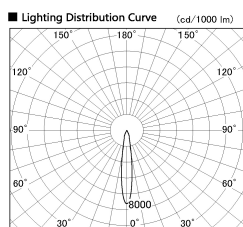

Item no. DD136-1915MB9040-R

Series Name: Cledy versa R-G Antiglare  
(DD136-AG-R)

■ Direct Horizontal Illuminance DD136-1915MB9040-R

φ	Illuminance Angle	Beam Angle	Vertical Illuminance (lx)		
280	15°	15°	39840		
1			9960		
520			4430		
2			2490		
780			1590		
3			1110		
1050			810		
m	1	0	1	2	620

Installation	Recessed mount
Type	Cledy versa R-G Antiglare (DD136-AG-R)
Fixture wattage	18.6W
Beam angle	15 deg
Color Temp.	4000K
CRI	Ra>90
Luminous	1339 lm
Body	Die-cast aluminum alloy
Body finish	N/A
Trim finish	Black
Reflector finish	Mirror
IP Rate	IP20
Light source	COB module
Input Voltage	AC220~240V
Dimming Type	Non-Dimmable
Certificate	CE, CCC
Cut Hole	100mm