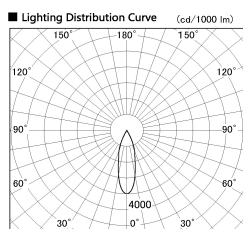

Item no. DD136-1930MB9040-R

Series Name: Cledy versa R-G Antiglare  
(DD136-AG-R)

Installation	Recessed mount
Type	Cledy versa R-G Antiglare (DD136-AG-R)
Fixture wattage	18.6W
Beam angle	29 deg
Color Temp.	4000K
CRI	Ra>90
Luminous	1539 lm
Body	Die-cast aluminum alloy
Body finish	N/A
Trim finish	Black
Reflector finish	Mirror
IP Rate	IP20
Light source	COB module
Input Voltage	AC220~240V
Dimming Type	Non-Dimmable
Certificate	CE, CCC
Cut Hole	100mm