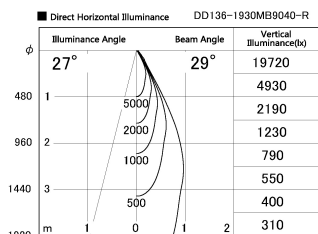

Item no. DD136-1930MB9040-R

Series Name: Cledy versa R-G Antiglare  
(DD136-AG-R)

Installation	Recessed mount
Type	Cledy versa R-G Antiglare (DD136-AG-R)
Fixture wattage	18.6W
Beam angle	29 deg
Color Temp.	4000K
CRI	Ra>90
Luminous	1539 lm
Body	Die-cast aluminum alloy
Body finish	N/A
Trim finish	Black
Reflector finish	Mirror
IP Rate	IP20
Light source	COB module
Input Voltage	AC220~240V
Dimming Type	Non-Dimmable
Certificate	CE, CCC
Cut Hole	100mm