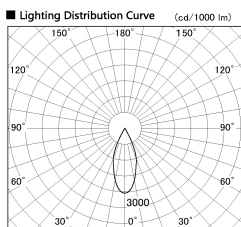

Item no. DD136-1940MB9040-R

Series Name: Cledy versa R-G Antiglare  
(DD136-AG-R)

Installation	Recessed mount
Type	Cledy versa R-G Antiglare (DD136-AG-R)
Fixture wattage	18.6W
Beam angle	40 deg
Color Temp.	4000K
CRI	Ra>90
Luminous	1567 lm
Body	Die-cast aluminum alloy
Body finish	N/A
Trim finish	Black
Reflector finish	Mirror
IP Rate	IP20
Light source	COB module
Input Voltage	AC220~240V
Dimming Type	Non-Dimmable
Certificate	CE, CCC
Cut Hole	100mm