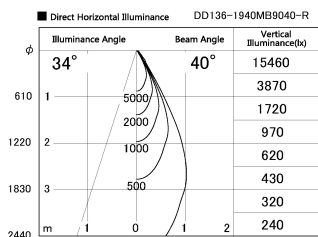

Item no. DD136-1940MB9040-R

Series Name: Cledy versa R-G Antiglare  
(DD136-AG-R)

Installation	Recessed mount
Type	Cledy versa R-G Antiglare (DD136-AG-R)
Fixture wattage	18.6W
Beam angle	40 deg
Color Temp.	4000K
CRI	Ra>90
Luminous	1567 lm
Body	Die-cast aluminum alloy
Body finish	N/A
Trim finish	Black
Reflector finish	Mirror
IP Rate	IP20
Light source	COB module
Input Voltage	AC220~240V
Dimming Type	Non-Dimmable
Certificate	CE, CCC
Cut Hole	100mm