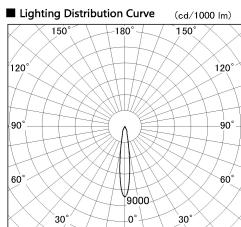

Item no. DD136-1115MB9040-R

Series Name: Cledy versa R-G Antiglare  
(DD136-AG-R)

■ Direct Horizontal Illuminance DD136-1115MB9040-R

φ	Illuminance Angle	Beam Angle	Vertical Illuminance (lx)
240	14°	15°	26360
490	1		6590
730	2		2930
980	3		1650
			1050
			730
			540
			410

Installation	Recessed mount
Type	Cledy versa R-G Antiglare (DD136-AG-R)
Fixture wattage	10.5W
Beam angle	15 deg
Color Temp.	4000K
CRI	Ra>90
Luminous	820 lm
Body	Die-cast aluminum alloy
Body finish	N/A
Trim finish	Black
Reflector finish	Mirror
IP Rate	IP20
Light source	COB module
Input Voltage	AC220~240V
Dimming Type	Non-Dimmable
Certificate	CE, CCC
Cut Hole	100mm