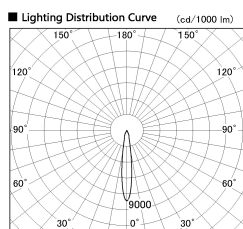

Item no. DD136-1115MB9040-R

Series Name: Cledy versa R-G Antiglare
(DD136-AG-R)

| | |
|------------------|---|
| Installation | Recessed mount |
| Type | Cledy versa R-G Antiglare (DD136-AG-R) |
| Fixture wattage | 10.5W |
| Beam angle | 15 deg |
| Color Temp. | 4000K |
| CRI | Ra>90 |
| Luminous | 820 lm |
| Body | Die-cast aluminum alloy |
| Body finish | N/A |
| Trim finish | Black |
| Reflector finish | Mirror |
| IP Rate | IP20 |
| Light source | COB module |
| Input Voltage | AC220~240V |
| Dimming Type | Non-Dimmable |
| Certificate | CE, CCC |
| Cut Hole | 100mm |

■ Direct Horizontal Illuminance DD136-1115MB9040-R

| φ | Illuminance Angle | Beam Angle | Vertical Illuminance (lx) |
|-----|-------------------|------------|---------------------------|
| 240 | 14° | 15° | 26360 |
| 1 | | | 6590 |
| 490 | 2 | | 2930 |
| 2 | | | 1650 |
| 730 | 3 | | 1050 |
| 3 | | | 730 |
| 980 | m | 1 | 540 |
| | | 2 | 410 |