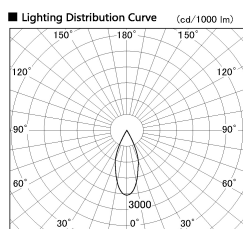

Item no. DD136-1140MB9040-R

Series Name: Cledy versa R-G Antiglare
(DD136-AG-R)

Installation	Recessed mount
Type	Cledy versa R-G Antiglare (DD136-AG-R)
Fixture wattage	10.5W
Beam angle	40 deg
Color Temp.	4000K
CRI	Ra>90
Luminous	958 lm
Body	Die-cast aluminum alloy
Body finish	N/A
Trim finish	Black
Reflector finish	Mirror
IP Rate	IP20
Light source	COB module
Input Voltage	AC220~240V
Dimming Type	Non-Dimmable
Certificate	CE, CCC
Cut Hole	100mm