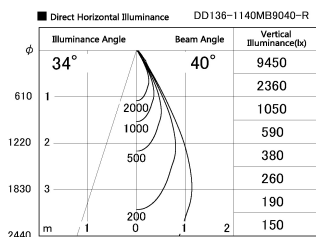

Item no. DD136-1140MB9040-R

Series Name: Cledy versa R-G Antiglare
(DD136-AG-R)

Installation	Recessed mount
Type	Cledy versa R-G Antiglare (DD136-AG-R)
Fixture wattage	10.5W
Beam angle	40 deg
Color Temp.	4000K
CRI	Ra>90
Luminous	958 lm
Body	Die-cast aluminum alloy
Body finish	N/A
Trim finish	Black
Reflector finish	Mirror
IP Rate	IP20
Light source	COB module
Input Voltage	AC220~240V
Dimming Type	Non-Dimmable
Certificate	CE, CCC
Cut Hole	100mm