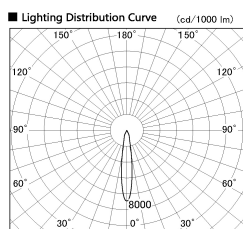

Item no. DD136-0815MB9040-R

Series Name: Cledy versa R-G Antiglare  
(DD136-AG-R)

■ Direct Horizontal Illuminance DD136-0815MB9040-R

φ	Illuminance Angle	Beam Angle	Vertical Illuminance (lx)
280	16°	16°	15600
1			3900
560	2		1730
2			970
840	3		620
1			430
1120	m	1 0 1 2	320
			240

Installation	Recessed mount
Type	Cledy versa R-G Antiglare (DD136-AG-R)
Fixture wattage	7.5W
Beam angle	16deg
Color Temp.	4000K
CRI	Ra>90
Luminous	545 lm
Body	Die-cast aluminum alloy
Body finish	N/A
Trim finish	Black
Reflector finish	Mirror
IP Rate	IP20
Light source	COB module
Input Voltage	AC220~240V
Dimming Type	Non-Dimmable
Certificate	CE, CCC
Cut Hole	100mm