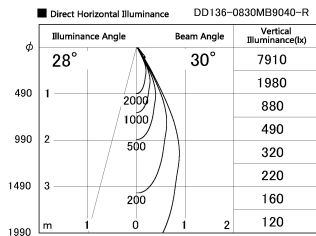

Item no. DD136-0830MB9040-R

Series Name: Cledy versa R-G Antiglare
(DD136-AG-R)

Installation	Recessed mount
Type	Cledy versa R-G Antiglare (DD136-AG-R)
Fixture wattage	7.5W
Beam angle	30deg
Color Temp.	4000K
CRI	Ra>90
Luminous	636 lm
Body	Die-cast aluminum alloy
Body finish	N/A
Trim finish	Black
Reflector finish	Mirror
IP Rate	IP20
Light source	COB module
Input Voltage	AC220~240V
Dimming Type	Non-Dimmable
Certificate	CE, CCC
Cut Hole	100mm