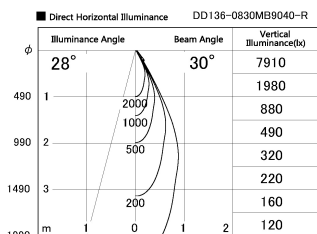

Item no. DD136-0830MB9040-R

Series Name: Cledy versa R-G Antiglare
(DD136-AG-R)

Installation	Recessed mount
Type	Cledy versa R-G Antiglare (DD136-AG-R)
Fixture wattage	7.5W
Beam angle	30deg
Color Temp.	4000K
CRI	Ra>90
Luminous	636 lm
Body	Die-cast aluminum alloy
Body finish	N/A
Trim finish	Black
Reflector finish	Mirror
IP Rate	IP20
Light source	COB module
Input Voltage	AC220~240V
Dimming Type	Non-Dimmable
Certificate	CE, CCC
Cut Hole	100mm