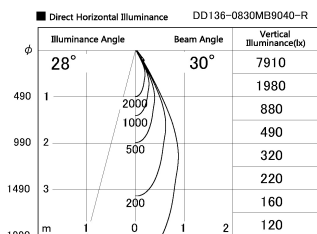

Item no. DD136-0830MB9040-R

Series Name: Cledy versa R-G Antiglare  
(DD136-AG-R)

Installation	Recessed mount
Type	Cledy versa R-G Antiglare (DD136-AG-R)
Fixture wattage	7.5W
Beam angle	30deg
Color Temp.	4000K
CRI	Ra>90
Luminous	636 lm
Body	Die-cast aluminum alloy
Body finish	N/A
Trim finish	Black
Reflector finish	Mirror
IP Rate	IP20
Light source	COB module
Input Voltage	AC220~240V
Dimming Type	Non-Dimmable
Certificate	CE, CCC
Cut Hole	100mm