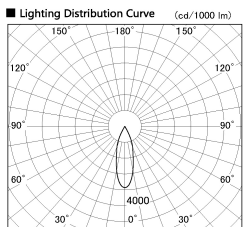

Item no. DD136-0830MB9040-R

Series Name: Cledy versa R-G Antiglare
(DD136-AG-R)

Installation	Recessed mount
Type	Cledy versa R-G Antiglare (DD136-AG-R)
Fixture wattage	7.5W
Beam angle	30deg
Color Temp.	4000K
CRI	Ra>90
Luminous	636 lm
Body	Die-cast aluminum alloy
Body finish	N/A
Trim finish	Black
Reflector finish	Mirror
IP Rate	IP20
Light source	COB module
Input Voltage	AC220~240V
Dimming Type	Non-Dimmable
Certificate	CE, CCC
Cut Hole	100mm