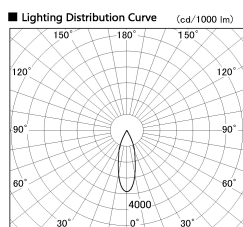

Item no. DD136-0830MB9040-R

Series Name: Cledy versa R-G Antiglare
(DD136-AG-R)

Installation	Recessed mount
Type	Cledy versa R-G Antiglare (DD136-AG-R)
Fixture wattage	7.5W
Beam angle	30deg
Color Temp.	4000K
CRI	Ra>90
Luminous	636 lm
Body	Die-cast aluminum alloy
Body finish	N/A
Trim finish	Black
Reflector finish	Mirror
IP Rate	IP20
Light source	COB module
Input Voltage	AC220~240V
Dimming Type	Non-Dimmable
Certificate	CE, CCC
Cut Hole	100mm