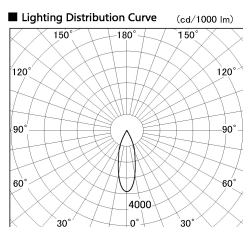

Item no. DD136-0830MB9040-R

Series Name: Cledy versa R-G Antiglare  
(DD136-AG-R)

Installation	Recessed mount
Type	Cledy versa R-G Antiglare (DD136-AG-R)
Fixture wattage	7.5W
Beam angle	30deg
Color Temp.	4000K
CRI	Ra>90
Luminous	636 lm
Body	Die-cast aluminum alloy
Body finish	N/A
Trim finish	Black
Reflector finish	Mirror
IP Rate	IP20
Light source	COB module
Input Voltage	AC220~240V
Dimming Type	Non-Dimmable
Certificate	CE, CCC
Cut Hole	100mm