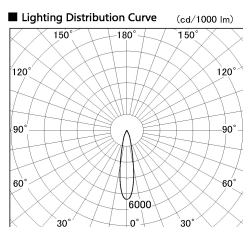

Item no. DD136-3520DW9027-R

Series Name: Cledy versa R-G Antiglare
(DD136-AG-R)

Dark Mirror Reflector

Installation	Recessed mount
Type	Cledy versa R-G Antiglare (DD136-AG-R)
Fixture wattage	36W
Beam angle	21 deg
Color Temp.	2700K
CRI	Ra>90
Luminous	3397 lm
Body	Die-cast aluminum alloy
Body finish	N/A
Trim finish	White
Reflector finish	Dark Mirror
IP Rate	IP20
Light source	COB module
Input Voltage	AC220~240V
Dimming Type	Non-Dimmable
Certificate	CE, CCC
Cut Hole	150mm