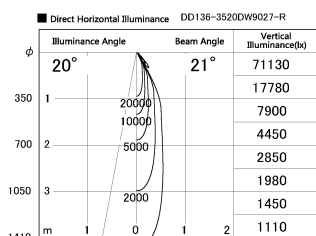

Item no. DD136-3520DW9027-R

Series Name: Cledy versa R-G Antiglare
(DD136-AG-R)

Dark Mirror Reflector

Installation	Recessed mount
Type	Cledy versa R-G Antiglare (DD136-AG-R)
Fixture wattage	36W
Beam angle	21 deg
Color Temp.	2700K
CRI	Ra>90
Luminous	3397 lm
Body	Die-cast aluminum alloy
Body finish	N/A
Trim finish	White
Reflector finish	Dark Mirror
IP Rate	IP20
Light source	COB module
Input Voltage	AC220~240V
Dimming Type	Non-Dimmable
Certificate	CE, CCC
Cut Hole	150mm