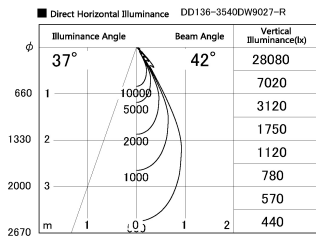

Item no. DD136-3540DW9027-R

Series Name: Cledy versa R-G Antiglare  
(DD136-AG-R)

Dark Mirror Reflector

Installation	Recessed mount
Type	Cledy versa R-G Antiglare (DD136-AG-R)
Fixture wattage	36W
Beam angle	42 deg
Color Temp.	2700K
CRI	Ra>90
Luminous	3318 lm
Body	Die-cast aluminum alloy
Body finish	N/A
Trim finish	White
Reflector finish	Dark Mirror
IP Rate	IP20
Light source	COB module
Input Voltage	AC220~240V
Dimming Type	Non-Dimmable
Certificate	CE, CCC
Cut Hole	150mm