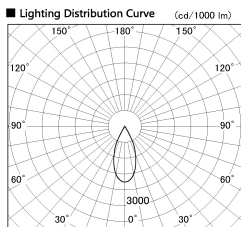

Item no. DD136-3540DW9027-R

Series Name: Cledy versa R-G Antiglare  
(DD136-AG-R)

Dark Mirror Reflector

Installation	Recessed mount
Type	Cledy versa R-G Antiglare (DD136-AG-R)
Fixture wattage	36W
Beam angle	42 deg
Color Temp.	2700K
CRI	Ra>90
Luminous	3318 lm
Body	Die-cast aluminum alloy
Body finish	N/A
Trim finish	White
Reflector finish	Dark Mirror
IP Rate	IP20
Light source	COB module
Input Voltage	AC220~240V
Dimming Type	Non-Dimmable
Certificate	CE, CCC
Cut Hole	150mm