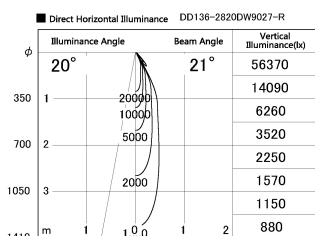

Item no. DD136-2820DW9027-R

Series Name: Cledy versa R-G Antiglare  
(DD136-AG-R)

Dark Mirror Reflector

Installation	Recessed mount
Type	Cledy versa R-G Antiglare (DD136-AG-R)
Fixture wattage	28W
Beam angle	21 deg
Color Temp.	2700K
CRI	Ra>90
Luminous	2692 lm
Body	Die-cast aluminum alloy
Body finish	N/A
Trim finish	White
Reflector finish	Dark Mirror
IP Rate	IP20
Light source	COB module
Input Voltage	AC220~240V
Dimming Type	Non-Dimmable
Certificate	CE, CCC
Cut Hole	150mm