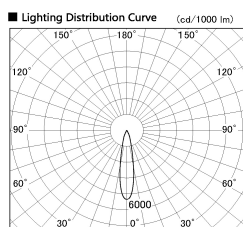

Item no. DD136-2820DW9027-R

Series Name: Cledy versa R-G Antiglare  
(DD136-AG-R)

Dark Mirror Reflector

Installation	Recessed mount
Type	Cledy versa R-G Antiglare (DD136-AG-R)
Fixture wattage	28W
Beam angle	21 deg
Color Temp.	2700K
CRI	Ra>90
Luminous	2692 lm
Body	Die-cast aluminum alloy
Body finish	N/A
Trim finish	White
Reflector finish	Dark Mirror
IP Rate	IP20
Light source	COB module
Input Voltage	AC220~240V
Dimming Type	Non-Dimmable
Certificate	CE, CCC
Cut Hole	150mm