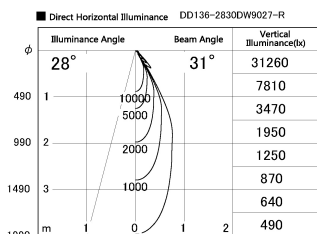

Item no. DD136-2830DW9027-R

Series Name: Cledy versa R-G Antiglare  
(DD136-AG-R)

Dark Mirror Reflector

Installation	Recessed mount
Type	Cledy versa R-G Antiglare (DD136-AG-R)
Fixture wattage	28W
Beam angle	31 deg
Color Temp.	2700K
CRI	Ra>90
Luminous	2653 lm
Body	Die-cast aluminum alloy
Body finish	N/A
Trim finish	White
Reflector finish	Dark Mirror
IP Rate	IP20
Light source	COB module
Input Voltage	AC220~240V
Dimming Type	Non-Dimmable
Certificate	CE, CCC
Cut Hole	150mm