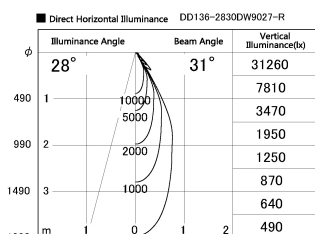

Item no. DD136-2830DW9027-R

Series Name: Cledy versa R-G Antiglare
(DD136-AG-R)

Dark Mirror Reflector

Installation	Recessed mount
Type	Cledy versa R-G Antiglare (DD136-AG-R)
Fixture wattage	28W
Beam angle	31 deg
Color Temp.	2700K
CRI	Ra>90
Luminous	2653 lm
Body	Die-cast aluminum alloy
Body finish	N/A
Trim finish	White
Reflector finish	Dark Mirror
IP Rate	IP20
Light source	COB module
Input Voltage	AC220~240V
Dimming Type	Non-Dimmable
Certificate	CE, CCC
Cut Hole	150mm