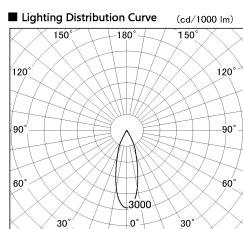

Item no. DD136-2830DW9027-R

Series Name: Cledy versa R-G Antiglare  
(DD136-AG-R)

Dark Mirror Reflector

Installation	Recessed mount
Type	Cledy versa R-G Antiglare (DD136-AG-R)
Fixture wattage	28W
Beam angle	31 deg
Color Temp.	2700K
CRI	Ra>90
Luminous	2653 lm
Body	Die-cast aluminum alloy
Body finish	N/A
Trim finish	White
Reflector finish	Dark Mirror
IP Rate	IP20
Light source	COB module
Input Voltage	AC220~240V
Dimming Type	Non-Dimmable
Certificate	CE, CCC
Cut Hole	150mm