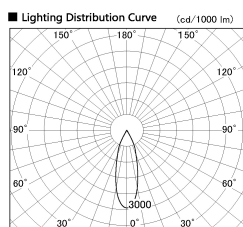

Item no. DD136-2830DW9027-R

Series Name: Cledy versa R-G Antiglare
(DD136-AG-R)

Dark Mirror Reflector

Installation	Recessed mount
Type	Cledy versa R-G Antiglare (DD136-AG-R)
Fixture wattage	28W
Beam angle	31 deg
Color Temp.	2700K
CRI	Ra>90
Luminous	2653 lm
Body	Die-cast aluminum alloy
Body finish	N/A
Trim finish	White
Reflector finish	Dark Mirror
IP Rate	IP20
Light source	COB module
Input Voltage	AC220~240V
Dimming Type	Non-Dimmable
Certificate	CE, CCC
Cut Hole	150mm