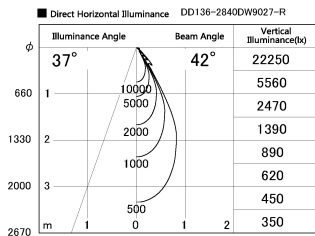

Item no. DD136-2840DW9027-R

Series Name: Cledy versa R-G Antiglare
(DD136-AG-R)

Dark Mirror Reflector

Installation	Recessed mount
Type	Cledy versa R-G Antiglare (DD136-AG-R)
Fixture wattage	28W
Beam angle	42 deg
Color Temp.	2700K
CRI	Ra>90
Luminous	2630 lm
Body	Die-cast aluminum alloy
Body finish	N/A
Trim finish	White
Reflector finish	Dark Mirror
IP Rate	IP20
Light source	COB module
Input Voltage	AC220~240V
Dimming Type	Non-Dimmable
Certificate	CE, CCC
Cut Hole	150mm