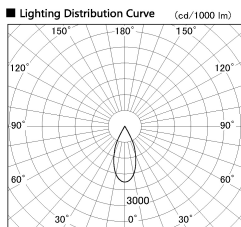

Item no. DD136-2840DW9027-R

Series Name: Cledy versa R-G Antiglare
(DD136-AG-R)

Dark Mirror Reflector

Installation	Recessed mount
Type	Cledy versa R-G Antiglare (DD136-AG-R)
Fixture wattage	28W
Beam angle	42 deg
Color Temp.	2700K
CRI	Ra>90
Luminous	2630 lm
Body	Die-cast aluminum alloy
Body finish	N/A
Trim finish	White
Reflector finish	Dark Mirror
IP Rate	IP20
Light source	COB module
Input Voltage	AC220~240V
Dimming Type	Non-Dimmable
Certificate	CE, CCC
Cut Hole	150mm