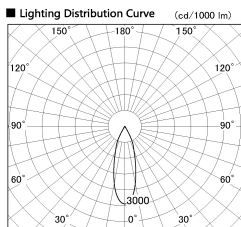

Item no. DD136-2630DW9027-R

Series Name: Cledy versa R-G Antiglare
(DD136-AG-R)

Dark Mirror Reflector

Installation	Recessed mount
Type	Cledy versa R-G Antiglare (DD136-AG-R)
Fixture wattage	23W
Beam angle	31 deg
Color Temp.	2700K
CRI	Ra>90
Luminous	2295 lm
Body	Die-cast aluminum alloy
Body finish	N/A
Trim finish	White
Reflector finish	Dark Mirror
IP Rate	IP20
Light source	COB module
Input Voltage	AC220~240V
Dimming Type	Non-Dimmable
Certificate	CE, CCC
Cut Hole	150mm