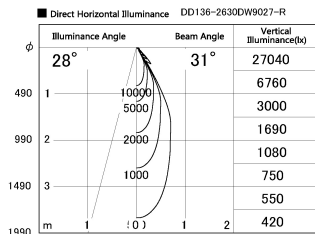

Item no. DD136-2630DW9027-R

Series Name: Cledy versa R-G Antiglare
(DD136-AG-R)

Dark Mirror Reflector

Installation	Recessed mount
Type	Cledy versa R-G Antiglare (DD136-AG-R)
Fixture wattage	23W
Beam angle	31 deg
Color Temp.	2700K
CRI	Ra>90
Luminous	2295 lm
Body	Die-cast aluminum alloy
Body finish	N/A
Trim finish	White
Reflector finish	Dark Mirror
IP Rate	IP20
Light source	COB module
Input Voltage	AC220~240V
Dimming Type	Non-Dimmable
Certificate	CE, CCC
Cut Hole	150mm