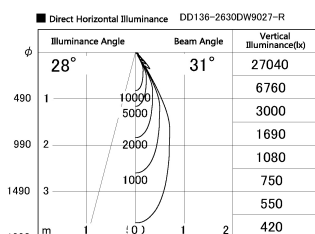

Item no. DD136-2630DW9027-R

Series Name: Cledy versa R-G Antiglare
(DD136-AG-R)

Dark Mirror Reflector

Installation	Recessed mount
Type	
Fixture wattage	23W
Beam angle	31 deg
Color Temp.	2700K
CRI	Ra>90
Luminous	2295 lm
Body	Die-cast aluminum alloy
Body finish	N/A
Trim finish	White
Reflector finish	Dark Mirror
IP Rate	IP20
Light source	COB module
Input Voltage	AC220~240V
Dimming Type	Non-Dimmable
Certificate	CE, CCC
Cut Hole	150mm