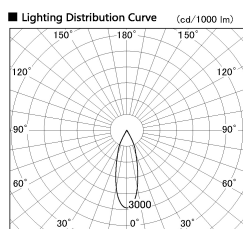

Item no. DD136-2630DW9027-R

Series Name: Cledy versa R-G Antiglare
(DD136-AG-R)

Dark Mirror Reflector

Installation	Recessed mount
Type	
Fixture wattage	23W
Beam angle	31 deg
Color Temp.	2700K
CRI	Ra>90
Luminous	2295 lm
Body	Die-cast aluminum alloy
Body finish	N/A
Trim finish	White
Reflector finish	Dark Mirror
IP Rate	IP20
Light source	COB module
Input Voltage	AC220~240V
Dimming Type	Non-Dimmable
Certificate	CE, CCC
Cut Hole	150mm