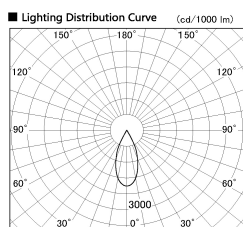

Item no. DD136-2640DW9027-R

Series Name: Cledy versa R-G Antiglare
(DD136-AG-R)

Dark Mirror Reflector

Installation	Recessed mount
Type	Cledy versa R-G Antiglare (DD136-AG-R)
Fixture wattage	23W
Beam angle	42 deg
Color Temp.	2700K
CRI	Ra>90
Luminous	2276 lm
Body	Die-cast aluminum alloy
Body finish	N/A
Trim finish	White
Reflector finish	Dark Mirror
IP Rate	IP20
Light source	COB module
Input Voltage	AC220~240V
Dimming Type	Non-Dimmable
Certificate	CE, CCC
Cut Hole	150mm