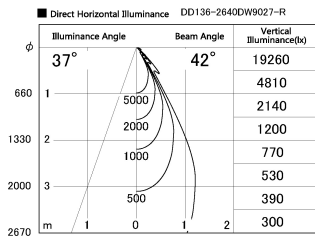

Item no. DD136-2640DW9027-R

Series Name: Cledy versa R-G Antiglare
(DD136-AG-R)

Dark Mirror Reflector

Installation	Recessed mount
Type	Cledy versa R-G Antiglare (DD136-AG-R)
Fixture wattage	23W
Beam angle	42 deg
Color Temp.	2700K
CRI	Ra>90
Luminous	2276 lm
Body	Die-cast aluminum alloy
Body finish	N/A
Trim finish	White
Reflector finish	Dark Mirror
IP Rate	IP20
Light source	COB module
Input Voltage	AC220~240V
Dimming Type	Non-Dimmable
Certificate	CE, CCC
Cut Hole	150mm