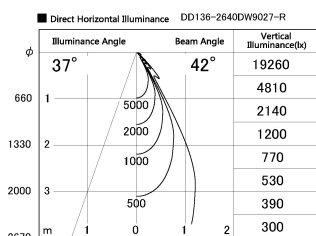

Item no. DD136-2640DW9027-R

Series Name: Cledy versa R-G Antiglare
(DD136-AG-R)

Dark Mirror Reflector

Installation	Recessed mount
Type	Cledy versa R-G Antiglare (DD136-AG-R)
Fixture wattage	23W
Beam angle	42 deg
Color Temp.	2700K
CRI	Ra>90
Luminous	2276 lm
Body	Die-cast aluminum alloy
Body finish	N/A
Trim finish	White
Reflector finish	Dark Mirror
IP Rate	IP20
Light source	COB module
Input Voltage	AC220~240V
Dimming Type	Non-Dimmable
Certificate	CE, CCC
Cut Hole	150mm