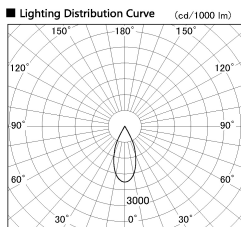

Item no. DD136-2640DW9027-R

Series Name: Cledy versa R-G Antiglare
(DD136-AG-R)

Dark Mirror Reflector

Installation	Recessed mount
Type	Cledy versa R-G Antiglare (DD136-AG-R)
Fixture wattage	23W
Beam angle	42 deg
Color Temp.	2700K
CRI	Ra>90
Luminous	2276 lm
Body	Die-cast aluminum alloy
Body finish	N/A
Trim finish	White
Reflector finish	Dark Mirror
IP Rate	IP20
Light source	COB module
Input Voltage	AC220~240V
Dimming Type	Non-Dimmable
Certificate	CE, CCC
Cut Hole	150mm