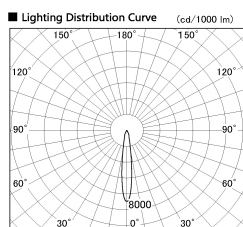

Item no. DD136-2515DW9027-R

Series Name: Cledy versa R-G Antiglare  
(DD136-AG-R)

Dark Mirror Reflector

■ Direct Horizontal Illuminance DD136-2515DW9027-R

φ	Illuminance Angle	Beam Angle	Vertical Illuminance (lx)
240	14°	15°	51240
490			12810
730			5690
980			3200
			2050
			1420
			1050
			800

Installation	Recessed mount
Type	Cledy versa R-G Antiglare (DD136-AG-R)
Fixture wattage	23W
Beam angle	14 deg
Color Temp.	2700K
CRI	Ra>90
Luminous	1781 lm
Body	Die-cast aluminum alloy
Body finish	N/A
Trim finish	White
Reflector finish	Dark Mirror
IP Rate	IP20
Light source	COB module
Input Voltage	AC220~240V
Dimming Type	Non-Dimmable
Certificate	CE, CCC
Cut Hole	125mm