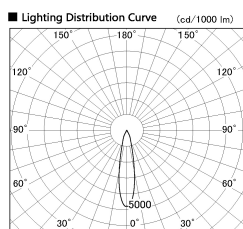

Item no. DD136-2520DW9027-R

Series Name: Cledy versa R-G Antiglare  
(DD136-AG-R)

Dark Mirror Reflector

Installation	Recessed mount
Type	Cledy versa R-G Antiglare (DD136-AG-R)
Fixture wattage	23W
Beam angle	21 deg
Color Temp.	2700K
CRI	Ra>90
Luminous	2041 lm
Body	Die-cast aluminum alloy
Body finish	N/A
Trim finish	White
Reflector finish	Dark Mirror
IP Rate	IP20
Light source	COB module
Input Voltage	AC220~240V
Dimming Type	Non-Dimmable
Certificate	CE, CCC
Cut Hole	125mm