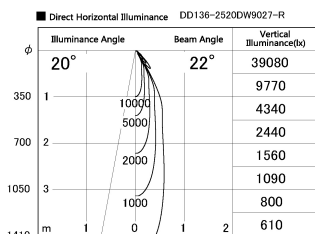

Item no. DD136-2520DW9027-R

Series Name: Cledy versa R-G Antiglare  
(DD136-AG-R)

Dark Mirror Reflector

Installation	Recessed mount
Type	Cledy versa R-G Antiglare (DD136-AG-R)
Fixture wattage	23W
Beam angle	21 deg
Color Temp.	2700K
CRI	Ra>90
Luminous	2041 lm
Body	Die-cast aluminum alloy
Body finish	N/A
Trim finish	White
Reflector finish	Dark Mirror
IP Rate	IP20
Light source	COB module
Input Voltage	AC220~240V
Dimming Type	Non-Dimmable
Certificate	CE, CCC
Cut Hole	125mm