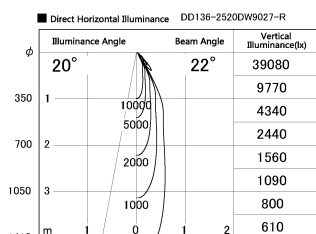

Item no. DD136-2520DW9027-R

Series Name: Cledy versa R-G Antiglare
(DD136-AG-R)

Dark Mirror Reflector

Installation	Recessed mount
Type	Cledy versa R-G Antiglare (DD136-AG-R)
Fixture wattage	23W
Beam angle	21 deg
Color Temp.	2700K
CRI	Ra>90
Luminous	2041 lm
Body	Die-cast aluminum alloy
Body finish	N/A
Trim finish	White
Reflector finish	Dark Mirror
IP Rate	IP20
Light source	COB module
Input Voltage	AC220~240V
Dimming Type	Non-Dimmable
Certificate	CE, CCC
Cut Hole	125mm