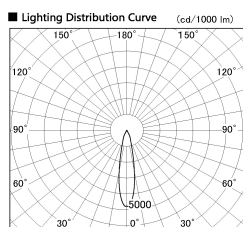

Item no. DD136-2520DW9027-R

Series Name: Cledy versa R-G Antiglare
(DD136-AG-R)

Dark Mirror Reflector

Installation	Recessed mount
Type	Cledy versa R-G Antiglare (DD136-AG-R)
Fixture wattage	23W
Beam angle	21 deg
Color Temp.	2700K
CRI	Ra>90
Luminous	2041 lm
Body	Die-cast aluminum alloy
Body finish	N/A
Trim finish	White
Reflector finish	Dark Mirror
IP Rate	IP20
Light source	COB module
Input Voltage	AC220~240V
Dimming Type	Non-Dimmable
Certificate	CE, CCC
Cut Hole	125mm