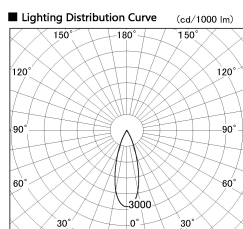

Item no. DD136-2530DW9027-R

Series Name: Cledy versa R-G Antiglare  
(DD136-AG-R)

Dark Mirror Reflector

Installation	Recessed mount
Type	Cledy versa R-G Antiglare (DD136-AG-R)
Fixture wattage	23W
Beam angle	32 deg
Color Temp.	2700K
CRI	Ra>90
Luminous	2088 lm
Body	Die-cast aluminum alloy
Body finish	N/A
Trim finish	White
Reflector finish	Dark Mirror
IP Rate	IP20
Light source	COB module
Input Voltage	AC220~240V
Dimming Type	Non-Dimmable
Certificate	CE, CCC
Cut Hole	125mm