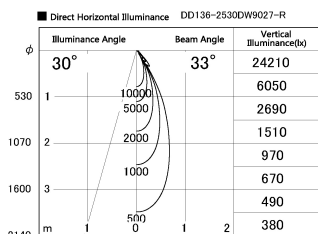

Item no. DD136-2530DW9027-R

Series Name: Cledy versa R-G Antiglare  
(DD136-AG-R)

Dark Mirror Reflector

Installation	Recessed mount
Type	Cledy versa R-G Antiglare (DD136-AG-R)
Fixture wattage	23W
Beam angle	32 deg
Color Temp.	2700K
CRI	Ra>90
Luminous	2088 lm
Body	Die-cast aluminum alloy
Body finish	N/A
Trim finish	White
Reflector finish	Dark Mirror
IP Rate	IP20
Light source	COB module
Input Voltage	AC220~240V
Dimming Type	Non-Dimmable
Certificate	CE, CCC
Cut Hole	125mm