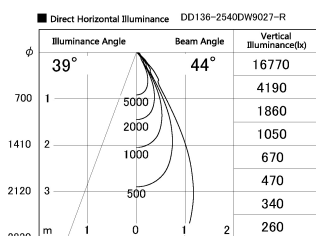

Item no. DD136-2540DW9027-R

Series Name: Cledy versa R-G Antiglare
(DD136-AG-R)

Dark Mirror Reflector

Installation	Recessed mount
Type	Cledy versa R-G Antiglare (DD136-AG-R)
Fixture wattage	23W
Beam angle	43 deg
Color Temp.	2700K
CRI	Ra>90
Luminous	2155 lm
Body	Die-cast aluminum alloy
Body finish	N/A
Trim finish	White
Reflector finish	Dark Mirror
IP Rate	IP20
Light source	COB module
Input Voltage	AC220~240V
Dimming Type	Non-Dimmable
Certificate	CE, CCC
Cut Hole	125mm