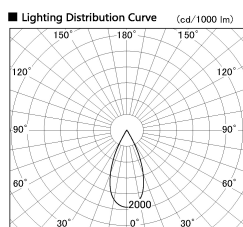

Item no. DD136-2540DW9027-R

Series Name: Cledy versa R-G Antiglare
(DD136-AG-R)

Dark Mirror Reflector

Installation	Recessed mount
Type	Cledy versa R-G Antiglare (DD136-AG-R)
Fixture wattage	23W
Beam angle	43 deg
Color Temp.	2700K
CRI	Ra>90
Luminous	2155 lm
Body	Die-cast aluminum alloy
Body finish	N/A
Trim finish	White
Reflector finish	Dark Mirror
IP Rate	IP20
Light source	COB module
Input Voltage	AC220~240V
Dimming Type	Non-Dimmable
Certificate	CE, CCC
Cut Hole	125mm