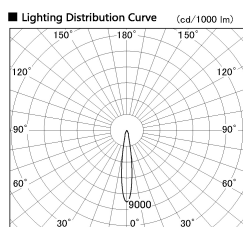

Item no. DD136-2020DW9027-R

Series Name: Cledy versa R-G Antiglare  
(DD136-AG-R)

Dark Mirror Reflector

■ Direct Horizontal Illuminance DD136-2020DW9027-R

φ	Illuminance Angle	Beam Angle	Vertical Illuminance (lx)	
280	15°	15°	55240	
1			13810	
520			6140	
2			3450	
780			2210	
3			1530	
1050			1130	
m	1	1 0 0	2	860

Installation	Recessed mount
Type	Cledy versa R-G Antiglare (DD136-AG-R)
Fixture wattage	20W
Beam angle	15 deg
Color Temp.	2700K
CRI	Ra>90
Luminous	1691 lm
Body	Die-cast aluminum alloy
Body finish	N/A
Trim finish	White
Reflector finish	Dark Mirror
IP Rate	IP20
Light source	COB module
Input Voltage	AC220~240V
Dimming Type	Non-Dimmable
Certificate	CE, CCC
Cut Hole	125mm