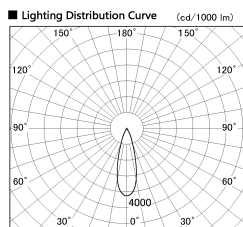

Item no. DD136-2030DW9027-R

Series Name: Cledy versa R-G Antiglare  
(DD136-AG-R)

Dark Mirror Reflector

Installation	Recessed mount
Type	Cledy versa R-G Antiglare (DD136-AG-R)
Fixture wattage	20W
Beam angle	28 deg
Color Temp.	2700K
CRI	Ra>90
Luminous	1754 lm
Body	Die-cast aluminum alloy
Body finish	N/A
Trim finish	White
Reflector finish	Dark Mirror
IP Rate	IP20
Light source	COB module
Input Voltage	AC220~240V
Dimming Type	Non-Dimmable
Certificate	CE, CCC
Cut Hole	125mm