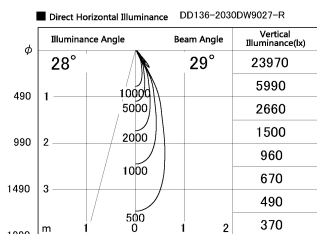

Item no. DD136-2030DW9027-R

Series Name: Cledy versa R-G Antiglare  
(DD136-AG-R)

Dark Mirror Reflector

Installation	Recessed mount
Type	Cledy versa R-G Antiglare (DD136-AG-R)
Fixture wattage	20W
Beam angle	28 deg
Color Temp.	2700K
CRI	Ra>90
Luminous	1754 lm
Body	Die-cast aluminum alloy
Body finish	N/A
Trim finish	White
Reflector finish	Dark Mirror
IP Rate	IP20
Light source	COB module
Input Voltage	AC220~240V
Dimming Type	Non-Dimmable
Certificate	CE, CCC
Cut Hole	125mm