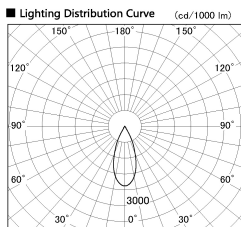

Item no. DD136-2040DW9027-R

Series Name: Cledy versa R-G Antiglare
(DD136-AG-R)

Dark Mirror Reflector

Installation	Recessed mount
Type	Cledy versa R-G Antiglare (DD136-AG-R)
Fixture wattage	20W
Beam angle	37 deg
Color Temp.	2700K
CRI	Ra>90
Luminous	1787 lm
Body	Die-cast aluminum alloy
Body finish	N/A
Trim finish	White
Reflector finish	Dark Mirror
IP Rate	IP20
Light source	COB module
Input Voltage	AC220~240V
Dimming Type	Non-Dimmable
Certificate	CE, CCC
Cut Hole	125mm