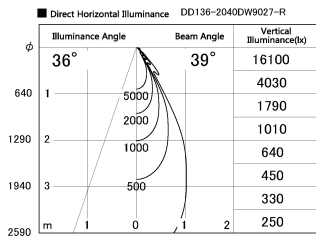

Item no. DD136-2040DW9027-R

Series Name: Cledy versa R-G Antiglare
(DD136-AG-R)

Dark Mirror Reflector

Installation	Recessed mount
Type	Cledy versa R-G Antiglare (DD136-AG-R)
Fixture wattage	20W
Beam angle	37 deg
Color Temp.	2700K
CRI	Ra>90
Luminous	1787 lm
Body	Die-cast aluminum alloy
Body finish	N/A
Trim finish	White
Reflector finish	Dark Mirror
IP Rate	IP20
Light source	COB module
Input Voltage	AC220~240V
Dimming Type	Non-Dimmable
Certificate	CE, CCC
Cut Hole	125mm