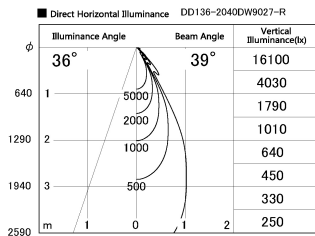

Item no. DD136-2040DW9027-R

Series Name: Cledy versa R-G Antiglare
(DD136-AG-R)

Dark Mirror Reflector

Installation	Recessed mount
Type	Cledy versa R-G Antiglare (DD136-AG-R)
Fixture wattage	20W
Beam angle	37 deg
Color Temp.	2700K
CRI	Ra>90
Luminous	1787 lm
Body	Die-cast aluminum alloy
Body finish	N/A
Trim finish	White
Reflector finish	Dark Mirror
IP Rate	IP20
Light source	COB module
Input Voltage	AC220~240V
Dimming Type	Non-Dimmable
Certificate	CE, CCC
Cut Hole	125mm