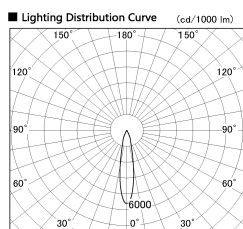

Item no. DD136-1920DW9027-R

Series Name: Cledy versa R-G Antiglare
(DD136-AG-R)

Dark Mirror Reflector

Installation	Recessed mount
Type	Cledy versa R-G Antiglare (DD136-AG-R)
Fixture wattage	18.6W
Beam angle	19 deg
Color Temp.	2700K
CRI	Ra>90
Luminous	1424 lm
Body	Die-cast aluminum alloy
Body finish	N/A
Trim finish	White
Reflector finish	Dark Mirror
IP Rate	IP20
Light source	COB module
Input Voltage	AC220~240V
Dimming Type	Non-Dimmable
Certificate	CE, CCC
Cut Hole	100mm