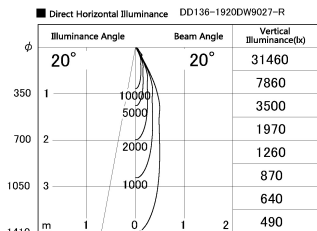

Item no. DD136-1920DW9027-R

Series Name: Cledy versa R-G Antiglare
(DD136-AG-R)

Dark Mirror Reflector

Installation	Recessed mount
Type	Cledy versa R-G Antiglare (DD136-AG-R)
Fixture wattage	18.6W
Beam angle	19 deg
Color Temp.	2700K
CRI	Ra>90
Luminous	1424 lm
Body	Die-cast aluminum alloy
Body finish	N/A
Trim finish	White
Reflector finish	Dark Mirror
IP Rate	IP20
Light source	COB module
Input Voltage	AC220~240V
Dimming Type	Non-Dimmable
Certificate	CE, CCC
Cut Hole	100mm