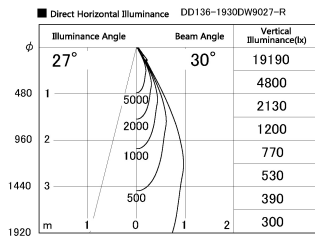

Item no. DD136-1930DW9027-R

Series Name: Cledy versa R-G Antiglare
(DD136-AG-R)

Dark Mirror Reflector

| | |
|------------------|---|
| Installation | Recessed mount |
| Type | Cledy versa R-G Antiglare (DD136-AG-R) |
| Fixture wattage | 18.6W |
| Beam angle | 29 deg |
| Color Temp. | 2700K |
| CRI | Ra>90 |
| Luminous | 1529 lm |
| Body | Die-cast aluminum alloy |
| Body finish | N/A |
| Trim finish | White |
| Reflector finish | Dark Mirror |
| IP Rate | IP20 |
| Light source | COB module |
| Input Voltage | AC220~240V |
| Dimming Type | Non-Dimmable |
| Certificate | CE, CCC |
| Cut Hole | 100mm |