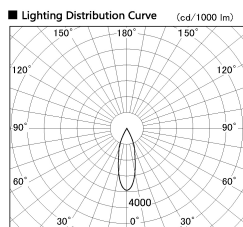

Item no. DD136-1930DW9027-R

Series Name: Cledy versa R-G Antiglare
(DD136-AG-R)

Dark Mirror Reflector

| | |
|------------------|---|
| Installation | Recessed mount |
| Type | Cledy versa R-G Antiglare (DD136-AG-R) |
| Fixture wattage | 18.6W |
| Beam angle | 29 deg |
| Color Temp. | 2700K |
| CRI | Ra>90 |
| Luminous | 1529 lm |
| Body | Die-cast aluminum alloy |
| Body finish | N/A |
| Trim finish | White |
| Reflector finish | Dark Mirror |
| IP Rate | IP20 |
| Light source | COB module |
| Input Voltage | AC220~240V |
| Dimming Type | Non-Dimmable |
| Certificate | CE, CCC |
| Cut Hole | 100mm |