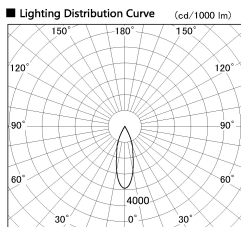

Item no. DD136-1930DW9027-R

Series Name: Cledy versa R-G Antiglare
(DD136-AG-R)

Dark Mirror Reflector

| | |
|------------------|---|
| Installation | Recessed mount |
| Type | Cledy versa R-G Antiglare (DD136-AG-R) |
| Fixture wattage | 18.6W |
| Beam angle | 29 deg |
| Color Temp. | 2700K |
| CRI | Ra>90 |
| Luminous | 1529 lm |
| Body | Die-cast aluminum alloy |
| Body finish | N/A |
| Trim finish | White |
| Reflector finish | Dark Mirror |
| IP Rate | IP20 |
| Light source | COB module |
| Input Voltage | AC220~240V |
| Dimming Type | Non-Dimmable |
| Certificate | CE, CCC |
| Cut Hole | 100mm |