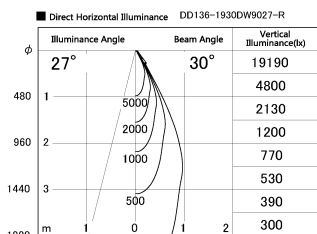

Item no. DD136-1930DW9027-R

Series Name: Cledy versa R-G Antiglare
(DD136-AG-R)

Dark Mirror Reflector

| | |
|------------------|---|
| Installation | Recessed mount |
| Type | Cledy versa R-G Antiglare (DD136-AG-R) |
| Fixture wattage | 18.6W |
| Beam angle | 29 deg |
| Color Temp. | 2700K |
| CRI | Ra>90 |
| Luminous | 1529 lm |
| Body | Die-cast aluminum alloy |
| Body finish | N/A |
| Trim finish | White |
| Reflector finish | Dark Mirror |
| IP Rate | IP20 |
| Light source | COB module |
| Input Voltage | AC220~240V |
| Dimming Type | Non-Dimmable |
| Certificate | CE, CCC |
| Cut Hole | 100mm |