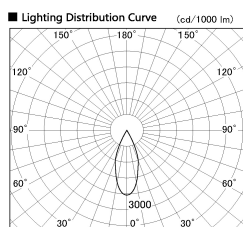

Item no. DD136-1140DW9027-R

Series Name: Cledy versa R-G Antiglare
(DD136-AG-R)

Dark Mirror Reflector

Installation	Recessed mount
Type	Cledy versa R-G Antiglare (DD136-AG-R)
Fixture wattage	10.5W
Beam angle	40 deg
Color Temp.	2700K
CRI	Ra>90
Luminous	891 lm
Body	Die-cast aluminum alloy
Body finish	N/A
Trim finish	White
Reflector finish	Dark Mirror
IP Rate	IP20
Light source	COB module
Input Voltage	AC220~240V
Dimming Type	Non-Dimmable
Certificate	CE, CCC
Cut Hole	100mm