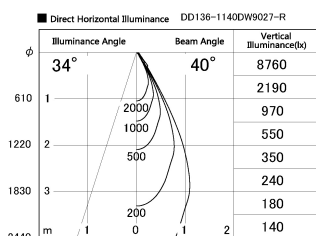

Item no. DD136-1140DW9027-R

Series Name: Cledy versa R-G Antiglare
(DD136-AG-R)

Dark Mirror Reflector

Installation	Recessed mount
Type	Cledy versa R-G Antiglare (DD136-AG-R)
Fixture wattage	10.5W
Beam angle	40 deg
Color Temp.	2700K
CRI	Ra>90
Luminous	891 lm
Body	Die-cast aluminum alloy
Body finish	N/A
Trim finish	White
Reflector finish	Dark Mirror
IP Rate	IP20
Light source	COB module
Input Voltage	AC220~240V
Dimming Type	Non-Dimmable
Certificate	CE, CCC
Cut Hole	100mm