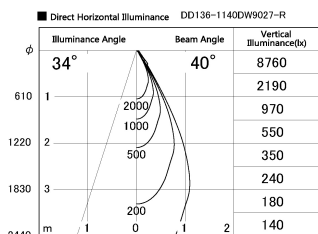

Item no. DD136-1140DW9027-R

Series Name: Cledy versa R-G Antiglare
(DD136-AG-R)

Dark Mirror Reflector

Installation	Recessed mount
Type	Cledy versa R-G Antiglare (DD136-AG-R)
Fixture wattage	10.5W
Beam angle	40 deg
Color Temp.	2700K
CRI	Ra>90
Luminous	891 lm
Body	Die-cast aluminum alloy
Body finish	N/A
Trim finish	White
Reflector finish	Dark Mirror
IP Rate	IP20
Light source	COB module
Input Voltage	AC220~240V
Dimming Type	Non-Dimmable
Certificate	CE, CCC
Cut Hole	100mm