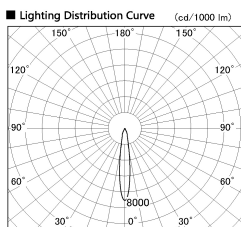

Item no. DD136-0815DW9027-R

Series Name: Cledy versa R-G Antiglare
(DD136-AG-R)

Dark Mirror Reflector

■ Direct Horizontal Illuminance DD136-0815DW9027-R

φ	Illuminance Angle	Beam Angle	Vertical Illuminance (lx)		
280	15°	15°	15790		
1			3950		
520			1750		
2			990		
780			630		
3			440		
1050			320		
m	1	0	1	2	250

Installation	Recessed mount
Type	Cledy versa R-G Antiglare (DD136-AG-R)
Fixture wattage	7.5W
Beam angle	16deg
Color Temp.	2700K
CRI	Ra>90
Luminous	540 lm
Body	Die-cast aluminum alloy
Body finish	N/A
Trim finish	White
Reflector finish	Dark Mirror
IP Rate	IP20
Light source	COB module
Input Voltage	AC220~240V
Dimming Type	Non-Dimmable
Certificate	CE, CCC
Cut Hole	100mm