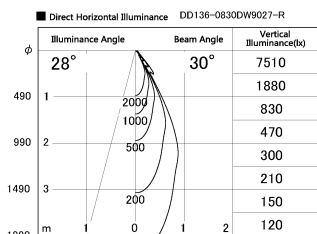

Item no. DD136-0830DW9027-R

Series Name: Cledy versa R-G Antiglare
(DD136-AG-R)

Dark Mirror Reflector

Installation	Recessed mount
Type	Cledy versa R-G Antiglare (DD136-AG-R)
Fixture wattage	7.5W
Beam angle	30deg
Color Temp.	2700K
CRI	Ra>90
Luminous	628 lm
Body	Die-cast aluminum alloy
Body finish	N/A
Trim finish	White
Reflector finish	Dark Mirror
IP Rate	IP20
Light source	COB module
Input Voltage	AC220~240V
Dimming Type	Non-Dimmable
Certificate	CE, CCC
Cut Hole	100mm