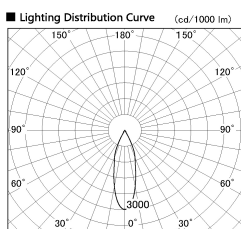

Item no. DD136-0830DW9027-R

Series Name: Cledy versa R-G Antiglare
(DD136-AG-R)

Dark Mirror Reflector

Installation	Recessed mount
Type	Cledy versa R-G Antiglare (DD136-AG-R)
Fixture wattage	7.5W
Beam angle	30deg
Color Temp.	2700K
CRI	Ra>90
Luminous	628 lm
Body	Die-cast aluminum alloy
Body finish	N/A
Trim finish	White
Reflector finish	Dark Mirror
IP Rate	IP20
Light source	COB module
Input Voltage	AC220~240V
Dimming Type	Non-Dimmable
Certificate	CE, CCC
Cut Hole	100mm