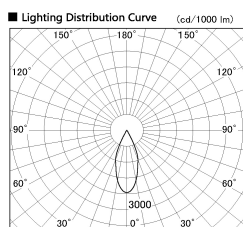

Item no. DD136-0840DW9027-R

Series Name: Cledy versa R-G Antiglare  
(DD136-AG-R)

Dark Mirror Reflector

Installation	Recessed mount
Type	Cledy versa R-G Antiglare (DD136-AG-R)
Fixture wattage	7.5W
Beam angle	39deg
Color Temp.	2700K
CRI	Ra>90
Luminous	646 lm
Body	Die-cast aluminum alloy
Body finish	N/A
Trim finish	White
Reflector finish	Dark Mirror
IP Rate	IP20
Light source	COB module
Input Voltage	AC220~240V
Dimming Type	Non-Dimmable
Certificate	CE, CCC
Cut Hole	100mm