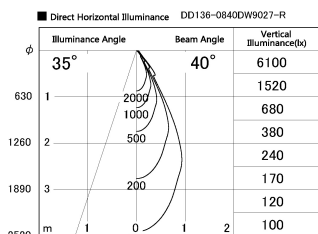

Item no. DD136-0840DW9027-R

Series Name: Cledy versa R-G Antiglare  
(DD136-AG-R)

Dark Mirror Reflector

Installation	Recessed mount
Type	Cledy versa R-G Antiglare (DD136-AG-R)
Fixture wattage	7.5W
Beam angle	39deg
Color Temp.	2700K
CRI	Ra>90
Luminous	646 lm
Body	Die-cast aluminum alloy
Body finish	N/A
Trim finish	White
Reflector finish	Dark Mirror
IP Rate	IP20
Light source	COB module
Input Voltage	AC220~240V
Dimming Type	Non-Dimmable
Certificate	CE, CCC
Cut Hole	100mm