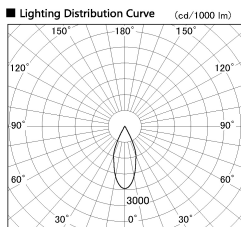

Item no. DD136-0840DW9027-R

Series Name: Cledy versa R-G Antiglare
(DD136-AG-R)

Dark Mirror Reflector

Installation	Recessed mount
Type	Cledy versa R-G Antiglare (DD136-AG-R)
Fixture wattage	7.5W
Beam angle	39deg
Color Temp.	2700K
CRI	Ra>90
Luminous	646 lm
Body	Die-cast aluminum alloy
Body finish	N/A
Trim finish	White
Reflector finish	Dark Mirror
IP Rate	IP20
Light source	COB module
Input Voltage	AC220~240V
Dimming Type	Non-Dimmable
Certificate	CE, CCC
Cut Hole	100mm