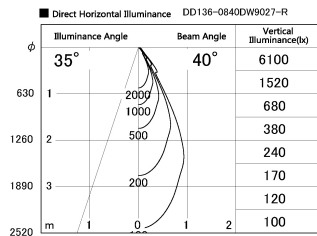

Item no. DD136-0840DW9027-R

Series Name: Cledy versa R-G Antiglare
(DD136-AG-R)

Dark Mirror Reflector

Installation	Recessed mount
Type	Cledy versa R-G Antiglare (DD136-AG-R)
Fixture wattage	7.5W
Beam angle	39deg
Color Temp.	2700K
CRI	Ra>90
Luminous	646 lm
Body	Die-cast aluminum alloy
Body finish	N/A
Trim finish	White
Reflector finish	Dark Mirror
IP Rate	IP20
Light source	COB module
Input Voltage	AC220~240V
Dimming Type	Non-Dimmable
Certificate	CE, CCC
Cut Hole	100mm