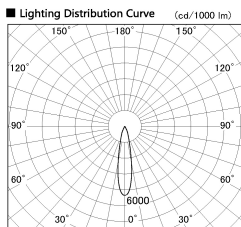

Item no. DD136-3520DW9030-R

Series Name: Cledy versa R-G Antiglare
(DD136-AG-R)

Dark Mirror Reflector

■ Direct Horizontal Illuminance DD136-3520DW9030-R

| φ | Illuminance Angle | Beam Angle | Vertical Illuminance (lx) |
|------|-------------------|------------|---------------------------|
| 350 | 20° | 21° | 72570 |
| 700 | | | 18140 |
| 1050 | | | 8060 |
| 1410 | | | 4540 |
| | | | 2900 |
| | | | 2020 |
| | | | 1480 |
| | | | 1130 |

| | |
|------------------|---|
| Installation | Recessed mount |
| Type | Cledy versa R-G Antiglare (DD136-AG-R) |
| Fixture wattage | 36W |
| Beam angle | 21 deg |
| Color Temp. | 3000K |
| CRI | Ra>90 |
| Luminous | 3466 lm |
| Body | Die-cast aluminum alloy |
| Body finish | N/A |
| Trim finish | White |
| Reflector finish | Dark Mirror |
| IP Rate | IP20 |
| Light source | COB module |
| Input Voltage | AC220~240V |
| Dimming Type | Non-Dimmable |
| Certificate | CE, CCC |
| Cut Hole | 150mm |