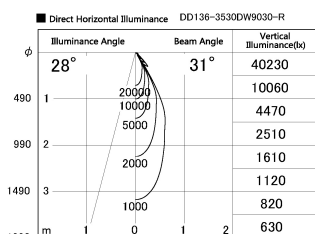

Item no. DD136-3530DW9030-R

Series Name: Cledy versa R-G Antiglare
(DD136-AG-R)

Dark Mirror Reflector

Installation	Recessed mount
Type	Cledy versa R-G Antiglare (DD136-AG-R)
Fixture wattage	36W
Beam angle	31 deg
Color Temp.	3000K
CRI	Ra>90
Luminous	3415 lm
Body	Die-cast aluminum alloy
Body finish	N/A
Trim finish	White
Reflector finish	Dark Mirror
IP Rate	IP20
Light source	COB module
Input Voltage	AC220~240V
Dimming Type	Non-Dimmable
Certificate	CE, CCC
Cut Hole	150mm