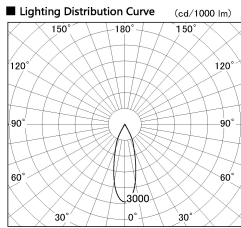

Item no. DD136-3530DW9030-R

Series Name: Cledy versa R-G Antiglare
(DD136-AG-R)

Dark Mirror Reflector

Installation	Recessed mount
Type	Cledy versa R-G Antiglare (DD136-AG-R)
Fixture wattage	36W
Beam angle	31 deg
Color Temp.	3000K
CRI	Ra>90
Luminous	3415 lm
Body	Die-cast aluminum alloy
Body finish	N/A
Trim finish	White
Reflector finish	Dark Mirror
IP Rate	IP20
Light source	COB module
Input Voltage	AC220~240V
Dimming Type	Non-Dimmable
Certificate	CE, CCC
Cut Hole	150mm