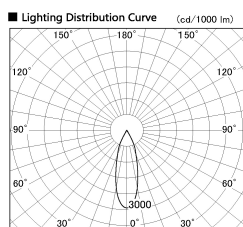

Item no. DD136-3530DW9030-R

Series Name: Cledy versa R-G Antiglare
(DD136-AG-R)

Dark Mirror Reflector

Installation	Recessed mount
Type	Cledy versa R-G Antiglare (DD136-AG-R)
Fixture wattage	36W
Beam angle	31 deg
Color Temp.	3000K
CRI	Ra>90
Luminous	3415 lm
Body	Die-cast aluminum alloy
Body finish	N/A
Trim finish	White
Reflector finish	Dark Mirror
IP Rate	IP20
Light source	COB module
Input Voltage	AC220~240V
Dimming Type	Non-Dimmable
Certificate	CE, CCC
Cut Hole	150mm