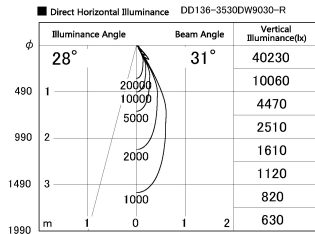

Item no. DD136-3530DW9030-R

Series Name: Cledy versa R-G Antiglare
(DD136-AG-R)

Dark Mirror Reflector

Installation	Recessed mount
Type	Cledy versa R-G Antiglare (DD136-AG-R)
Fixture wattage	36W
Beam angle	31 deg
Color Temp.	3000K
CRI	Ra>90
Luminous	3415 lm
Body	Die-cast aluminum alloy
Body finish	N/A
Trim finish	White
Reflector finish	Dark Mirror
IP Rate	IP20
Light source	COB module
Input Voltage	AC220~240V
Dimming Type	Non-Dimmable
Certificate	CE, CCC
Cut Hole	150mm