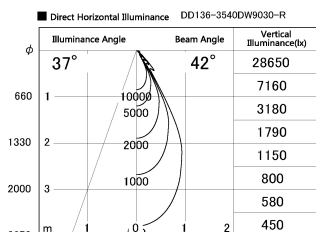

Item no. DD136-3540DW9030-R

Series Name: Cledy versa R-G Antiglare
(DD136-AG-R)

Dark Mirror Reflector

Installation	Recessed mount
Type	Cledy versa R-G Antiglare (DD136-AG-R)
Fixture wattage	36W
Beam angle	42 deg
Color Temp.	3000K
CRI	Ra>90
Luminous	3386 lm
Body	Die-cast aluminum alloy
Body finish	N/A
Trim finish	White
Reflector finish	Dark Mirror
IP Rate	IP20
Light source	COB module
Input Voltage	AC220~240V
Dimming Type	Non-Dimmable
Certificate	CE, CCC
Cut Hole	150mm