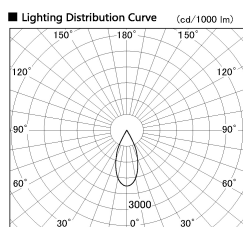

Item no. DD136-3540DW9030-R

Series Name: Cledy versa R-G Antiglare
(DD136-AG-R)

Dark Mirror Reflector

Installation	Recessed mount
Type	Cledy versa R-G Antiglare (DD136-AG-R)
Fixture wattage	36W
Beam angle	42 deg
Color Temp.	3000K
CRI	Ra>90
Luminous	3386 lm
Body	Die-cast aluminum alloy
Body finish	N/A
Trim finish	White
Reflector finish	Dark Mirror
IP Rate	IP20
Light source	COB module
Input Voltage	AC220~240V
Dimming Type	Non-Dimmable
Certificate	CE, CCC
Cut Hole	150mm